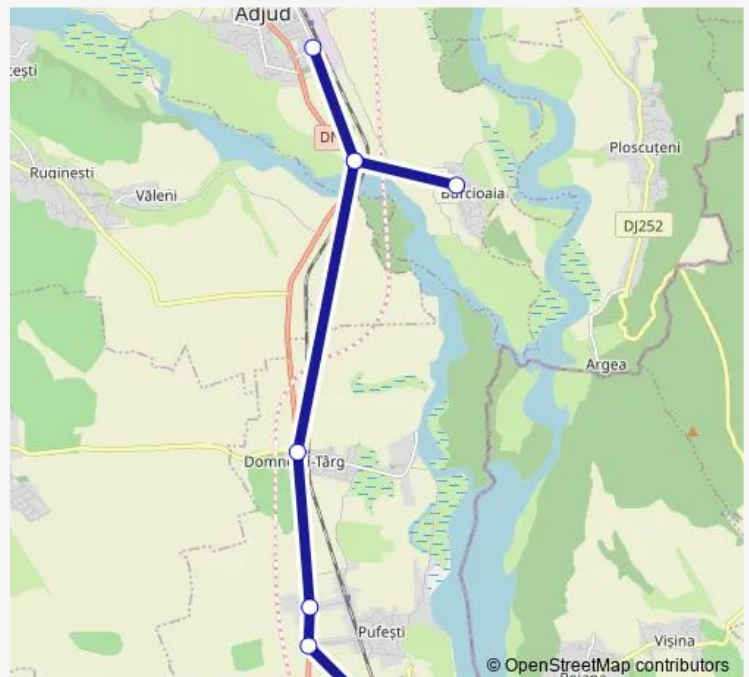

Bus T081 Traseul 081: Adjud - Burcioaia - Ciorani[Go to website](#)**Direction**

Ciorani Centru — Adjud Gară

9 stops

[Open route schedule](#)

Ciorani Centru

Ciorani Intrare

Pufeti Ramifiatie 2

Pufesti Ramificatie 1

Domneti - Targ

Burdioaia ramificatie

Burdioaia

Burdioaia ramificatie

Adjud Gară

Route schedule

Ciorani Centru — Adjud Gară

Monday 06:30-22:00

Tuesday 06:30-22:00

Wednesday 06:30-22:00

Thursday 06:30-22:00

Friday 06:30-22:00

Saturday 08:30-22:00

Sunday 08:30-22:00

Route info

Direction: Ciorani Centru

Stops: 9

Trip Duration: 0 hour 43 min

■ T081 — Traseul 081: Adjud - Burcioaia - Ciorani

Direction

Adjud Gară — Ciorani Centru

9 stops

[Open route schedule](#)

Adjud Gară