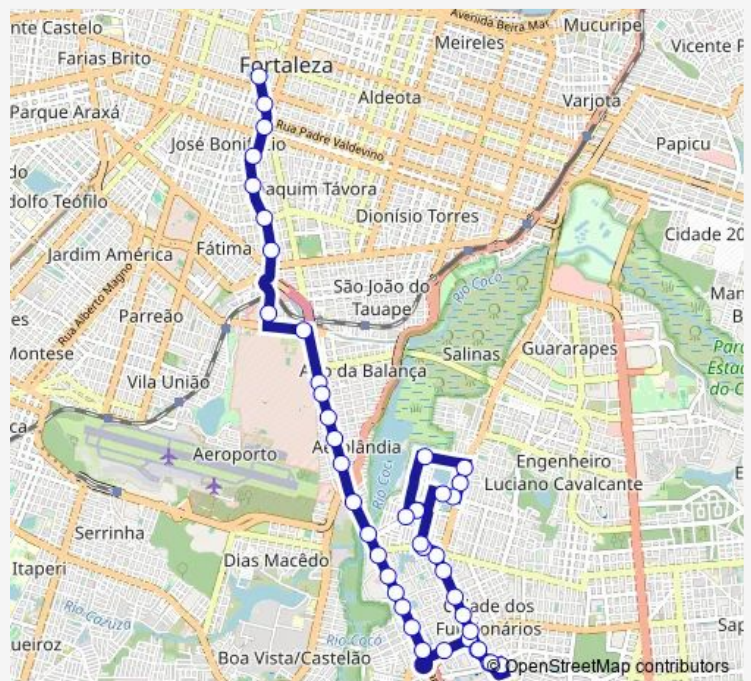

Thursday 05:35-22:05

Friday 05:35-22:05

Saturday 06:00-22:05

Sunday 06:00-22:05

Route info

Direction: Avenida Placido Castelo, 435

Stops: 21

Trip Duration: 0 hour 30 min

Direction

Avenida VIS RIO Branco, 1257 — Avenida Placido Castelo, 435

43 stops

[Open route schedule](#)

Avenida VIS RIO Branco, 1257

Avenida VIS RIO Branco, 1636

Avenida Aguanambi, 94

Avenida Aguanambi, 90

Wednesday 06:00-22:27

Thursday 06:00-22:27

Friday 06:00-22:27

Saturday 06:28-22:25

Sunday 06:20-22:25

Route info

Direction: Avenida VIS RIO Branco, 1257

Stops: 43