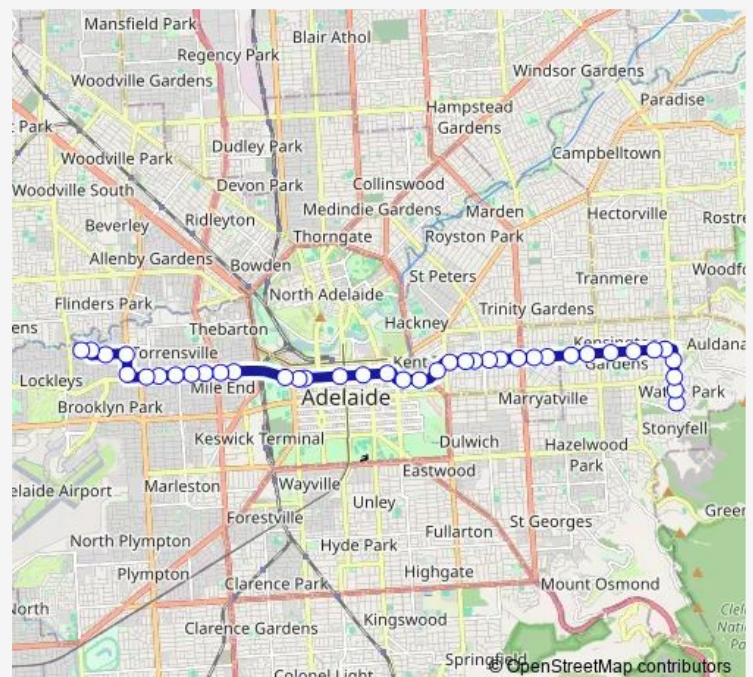

Stop 6 The Parade - South side

Stop 5 The Parade - South side

Stop 3 Flinders St - South East side

Stop 2 Bartels Rd - South side

Stop 1 Bartels Rd - South side

Route schedule

Stop 21 Penfold Rd - West side — Stop 12 Pierson St - South side

Monday 05:35-17:38

Tuesday 05:35-17:38

Wednesday 05:35-17:38

Thursday 05:35-17:38

Friday 05:35-17:38

Saturday —

Sunday —

Route info

Direction: Stop 21 Penfold Rd - West side

Stops: 39

Trip Duration: 0 hour 38 min

H22L — Wattle Park to Lockleys

Stop R1 Grenfell St - South side

Stop T1 Grenfell St - South side

Stop V2 Currie St - South side

Stop Y1 Currie St - South side

Stop Y2 Currie St - South side

Stop X1 Glover Ave - South side

Stop 2 Henley Beach Rd - South side

Stop 3 Henley Beach Rd - South side

Stop 4 Henley Beach Rd - South side

Stop 5 Henley Beach Rd - South side