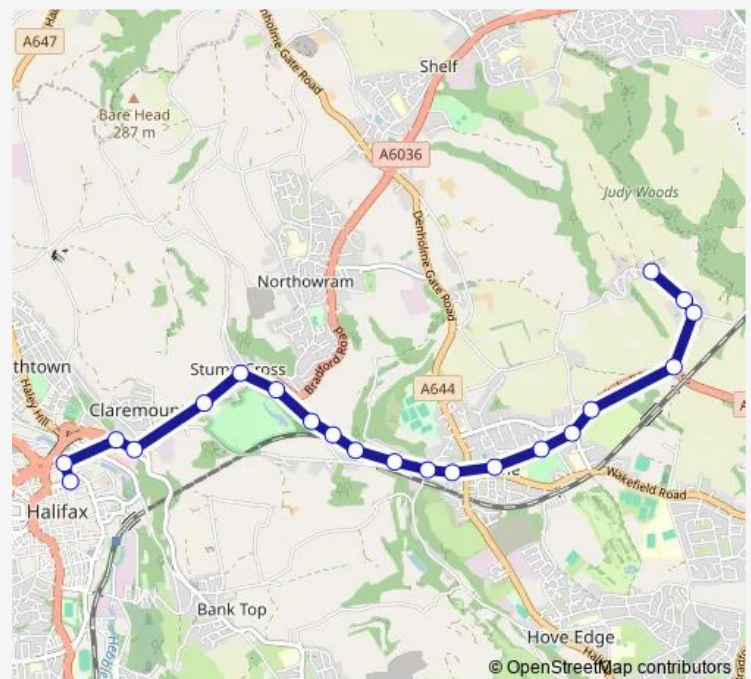

### Route schedule

Village St Watford Avenue — Halifax Bus Station K

Monday 09:30-12:10

Tuesday 09:30-12:10

Wednesday 09:30-12:10

Thursday 09:30-12:10

Friday 09:30-12:10

Saturday 09:30

### Route info

Direction: Village St Watford Avenue

Stops: 21

Trip Duration: 0 hour 17 min

■ HX1 — Halifax - Norwood Green

BusMaps

**Direction**

Halifax Bus Station K — Village St Watford Avenue