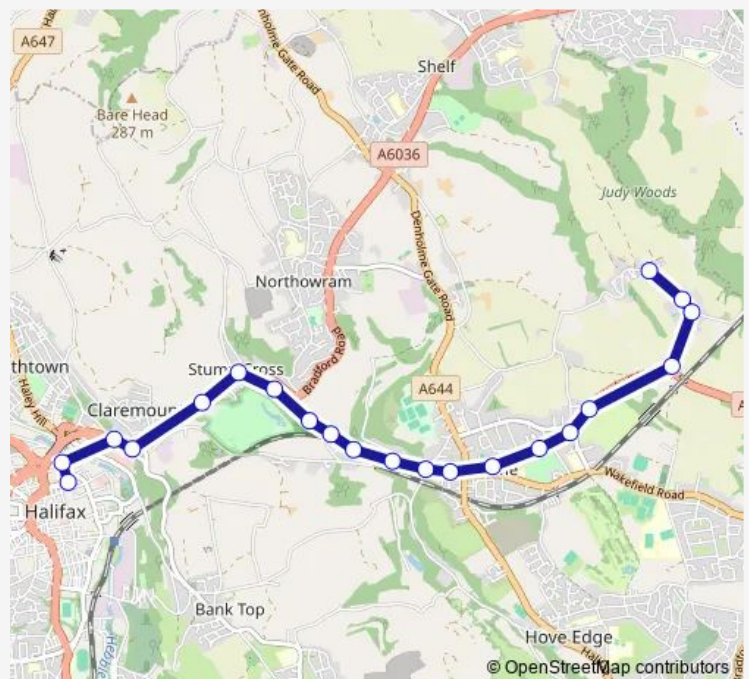

Thursday 09:30-12:10

Friday 09:30-12:10

Saturday 09:30

Sunday —

Route info

Direction: Village St Watford Avenue

Stops: 21

Trip Duration: 0 hour 17 min

■ HX1 — Halifax - Norwood Green

Direction

Halifax Bus Station K — Village St Watford Avenue

23 stops

[Open route schedule](#)

Halifax Bus Station K

Northgate

New Bank

Rookes Lane Whitehall Rd

War Memorial

Village Street

Village St Watford Avenue

Route schedule

Halifax Bus Station K — Village St Watford Avenue

Monday 11:50-14:20

Tuesday 11:50-14:20