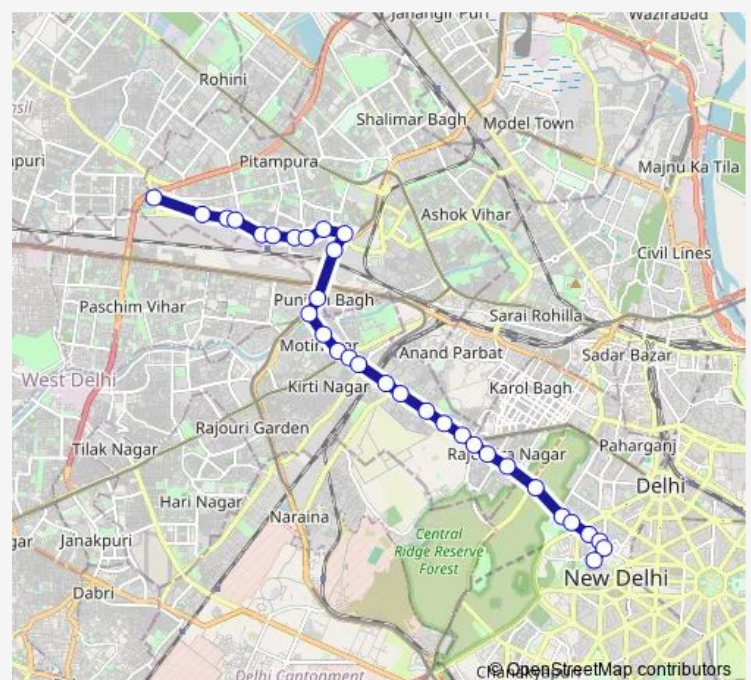

Bhagwan Mahavir Hospital

Keshav Mahavidhyalaya

Rani Bagh

Rani Bagh Railway Colony

Shakur Basti

Rajdhani Enclave / Mahindra Park

Samrat Enclave

Shakur Pur JJ Colony/ Britannia

Shadipur Metro Station

West Patel Nagar

South Patel Nagar (Metro Station)

Route schedule

West Enclave / Sansad Vihar (T) — Kendriya Terminal (Church Road)

Monday 10:20-15:05

Tuesday 10:20-15:05

Wednesday 10:20-15:05

Thursday 10:20-15:05

Friday 10:20-15:05

Saturday 10:20-15:05

Sunday 10:20-15:05

Route info

Direction: West Enclave / Sansad Vihar (T)

Stops: 32

Trip Duration: 1 hour 2 min