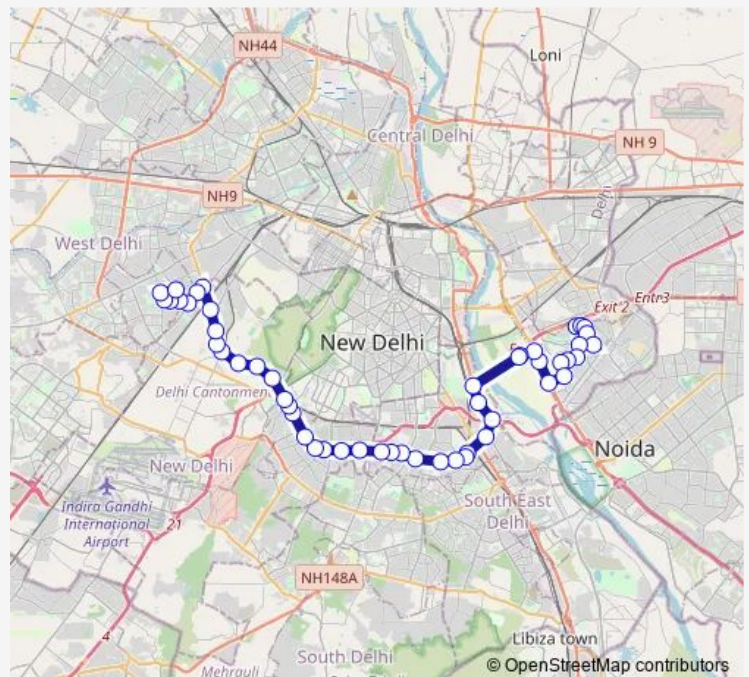

Maharani Bagh / Ashram

Nehru Nagar

Sri Niwaspuri / PG DAV College Lajpat Nagar

Route schedule

Mayur Vihar Phase 2 (T) — subhash nagar

Monday 06:00-22:00

Tuesday 06:00-22:00

Wednesday 06:00-22:00

Thursday 06:00-22:00

Friday 06:00-22:00

Saturday 06:00-22:00

Sunday 06:00-22:00

Route info

Direction: Mayur Vihar Phase 2 (T)

Stops: 50

Trip Duration: 2 hour 12 min

611aup

BusMaps

Lajpat Nagar Ring Road

Gupta Market

Andrews Ganj

South Extension

South Extn Kotla Petrol Pump

Aiims