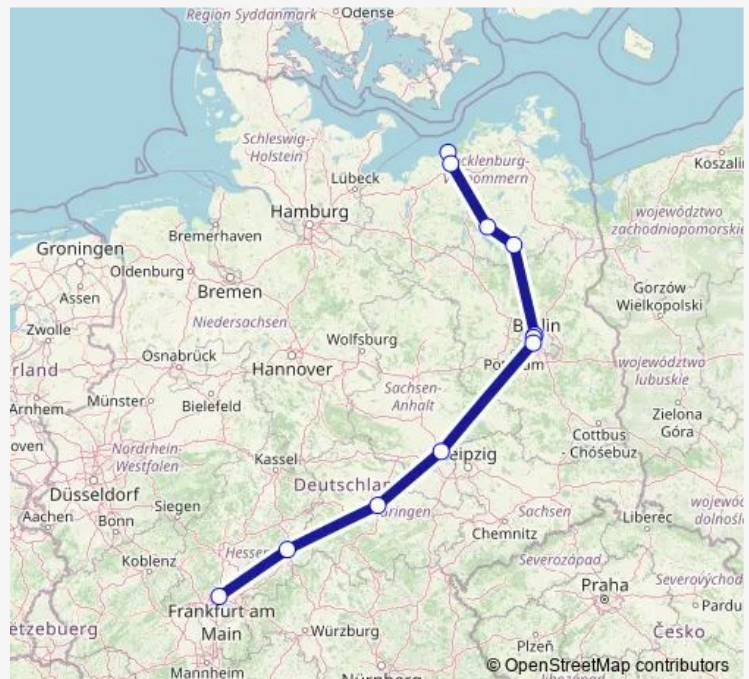

Rail ICE 1736

[Go to website](#)

Direction

Warnemünde — Frankfurt(Main)Hbf

11 stops

[Open route schedule](#)

Warnemünde

Rostock Hbf

Waren(Müritz)

Neustrelitz Hbf

Berlin Gesundbrunnen

Berlin Hbf (tief)

Berlin Südkreuz

Halle(Saale)Hbf

Erfurt Hbf

Fulda

Saturday 13:55-14:33

Sunday —

Route info

Direction: Warnemünde

Stops: 11

Trip Duration: 7 hour 26 min

ICE 1736

ICE 1736 Rail time schedules and route maps are available in an offline PDF at busmaps.com. Use the busmaps.com website to see live bus times, train schedule or subway schedule, and step-by-step directions for all public transit in Berlin