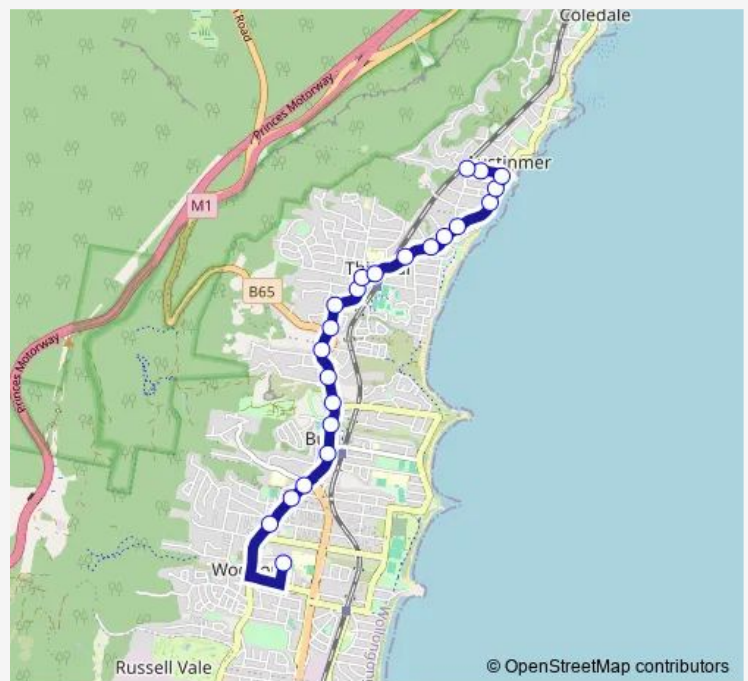

Route schedule

Woonona High School, Liddle St — Moore St Opp Austinmer Station

Monday	14:20
Tuesday	15:00
Wednesday	14:40
Thursday	15:00
Friday	15:00
Saturday	—
Sunday	—

Route info

Direction: Woonona High School, Liddle St

Stops: 23

Trip Duration: 0 hour 20 min

S420 — Woonona High School to Austinmer

Moore St At Slade St

Moore St Opp Austinmer Station

Direction

Austinmer Station, Moore St — Woonona High School, Liddle St

21 stops

[Open route schedule](#)

Austinmer Station, Moore St

Moore St At Lawrence Hargrave Dr

Lawrence Hargrave Dr Opp Kennedy Rd

Lawrence Hargrave Dr Opp Mountain Rd

Lawrence Hargrave Dr At Henley Rd

Lawrence Hargrave Dr At The Esplanade

Thursday 07:37

Friday 07:37

Saturday —

Sunday —

Route info

Direction: Austinmer Station, Moore St

Stops: 21

Trip Duration: 0 hour 18 min