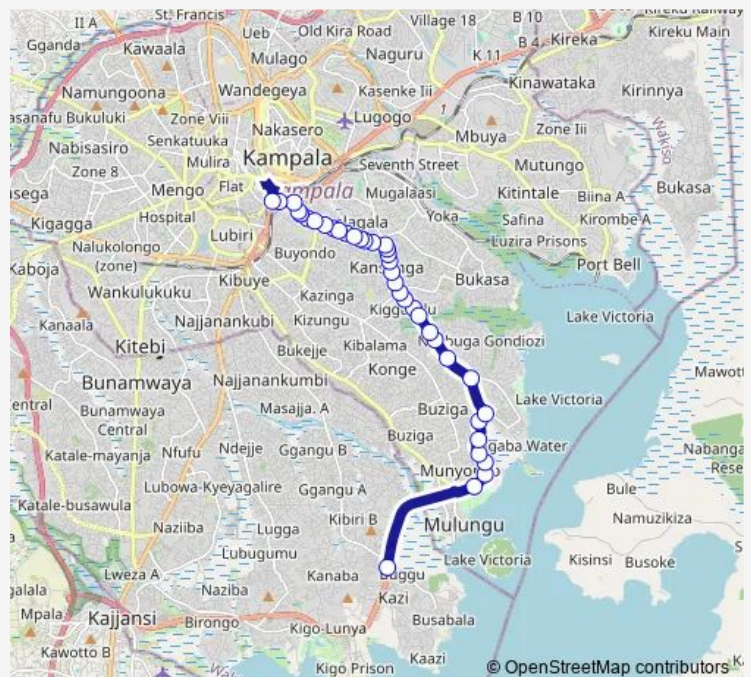

### Direction

Busabala Stage — Clock Tower

37 stops

[Open route schedule](#)

Busabala Stage

Munyonyo Commonwealth Resort

Wavamuno Rd (Munyonyo)

Reach Out Primary School

### Route schedule

Busabala Stage — Clock Tower

Monday 06:30-19:00

Tuesday 06:30-19:00

Wednesday 06:30-19:00

Thursday 06:30-19:00

Friday 06:30-19:00

Saturday 06:30-19:00

### Route info

Direction: Busabala Stage

Stops: 37

Trip Duration: 1 hour 4 min

Ic036 — Busabala Stage-Old Taxi Park

Tools & Machinery House - Kabalagala Police Station

Capital Club - Kabalagaba

Kabalagala

Kabalagala - Kings Gate Mall

Petro Station (Ggaba Road)

Embassy Plaza

American Embassy - Cavendish University

Dfcu Bank (Ggaba Road)

Nsambya Police Barracks - St. Peter's Primary School

Total (Ggaba Road)

Central View Hotel - Kasasiro