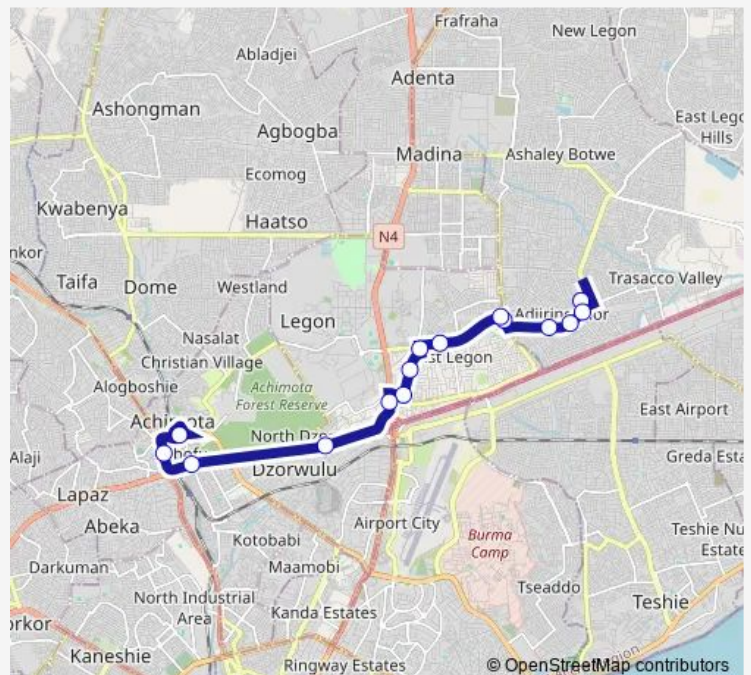

Bus 082B Adjiringanor to Achimota Station

[Go to website](#)

Direction

Terminal Adjiringanor — Terminal Achimota Station

15 stops

[Open route schedule](#)

Terminal Adjiringanor

Curve 1 082

Station 1 070

First Block Factory

Curve 2 082

American House

Bawaleshie 2nd

Bawaleshie Traffic Light

Yeboah

Camara 070

Tuesday 14:52

Wednesday 14:52

Thursday 14:52

Friday 14:52

Saturday 14:52

Sunday 14:52

Route info

Direction: Terminal Adjiringanor

Stops: 15

Trip Duration: 0 hour 50 min

082B — Adjiringanor to Achimota Station

082B Bus time schedules and route maps are available in an offline PDF at busmaps.com. Use the busmaps.com website to see live bus times, train schedule or subway schedule, and step-by-step directions for all public transit in Accra