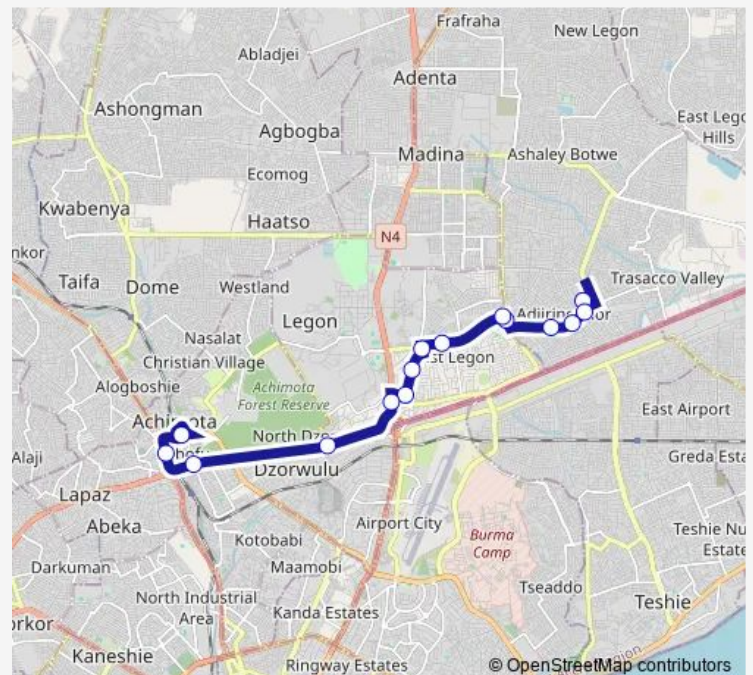

Bus 082b Adjiringanor to Achimota Station

[Go to website](#)

Direction

Terminal Adjiringanor — Terminal Achimota Station

15 stops

[Open route schedule](#)

Terminal Adjiringanor

Curve 1 082

Station 1 070

First Block Factory

Curve 2 082

Terminal East Legon

Bawaleshie 2nd

Bawaleshie Traffic Light

Yeboah

Camara 070

Tuesday 14:52

Wednesday 14:52

Thursday 14:52

Friday 14:52

Saturday 14:52

Sunday 14:52

Route info

Direction: Terminal Adjiringanor

Stops: 15

Trip Duration: 0 hour 50 min

082b — Adjiringanor to Achimota Station

082b Bus time schedules and route maps are available in an offline PDF at busmaps.com. Use the busmaps.com website to see live bus times, train schedule or subway schedule, and step-by-step directions for all public transit in Accra