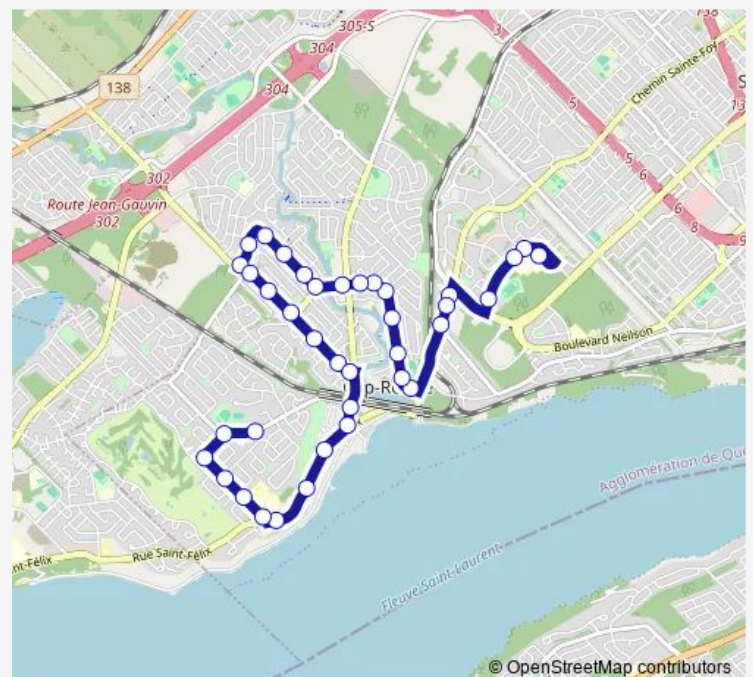

Saturday —

Sunday —

Route info

Direction: Compagnons/9504

Stops: 38

Trip Duration: 0 hour 27 min

Prom-Soeurs/5479

F.-Aubut

Wednesday 08:35

Thursday 08:35

Friday 08:35

Saturday —

Sunday —

Route info

Direction: Escoffier/5320

Stops: 37