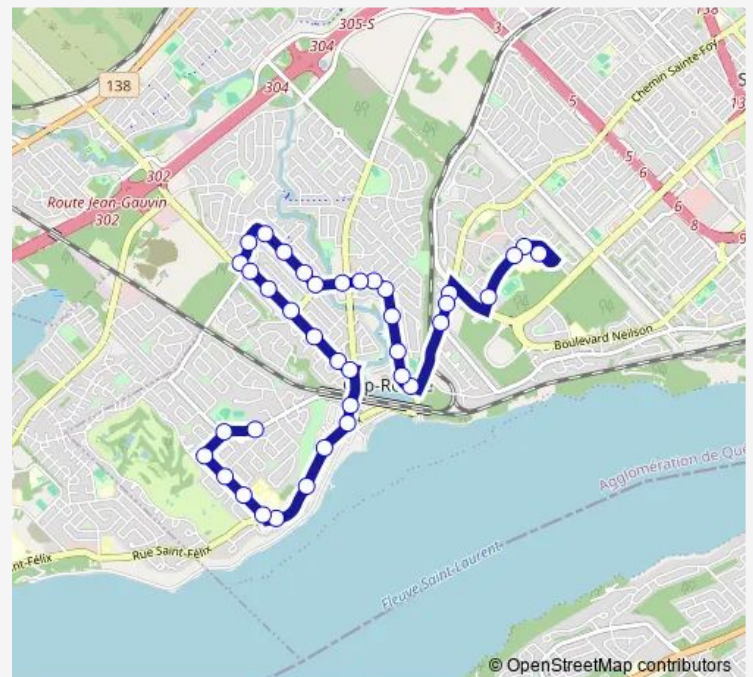

Direction

Compagnons/9504 — Escoffier/2974

38 stops

[Open route schedule](#)

Compagnons/9504

Grandjean/1883

Grandjean/1996

Pollack

Q.-Bourg./2011

Chavigneau

L.-Francoeur

de Cap-Rouge

M.-Hervé

Blanchette

Provancher/2020

de la Sapinière

H.-Bertrand

Arnois

Chaudière/3078

du Domaine/4702

A.-Martin

F.-Boulet

Rivière/2972

L.-A.-Desjardins

J.-Gauvin

Route schedule

Compagnons/9504 — Escoffier/2974

Monday 16:20

Tuesday 16:20

Wednesday 16:20

Thursday 16:20

Friday 16:20

Saturday —

Sunday —

Route info

Direction: Compagnons/9504

Stops: 38

Trip Duration: 0 hour 27 min