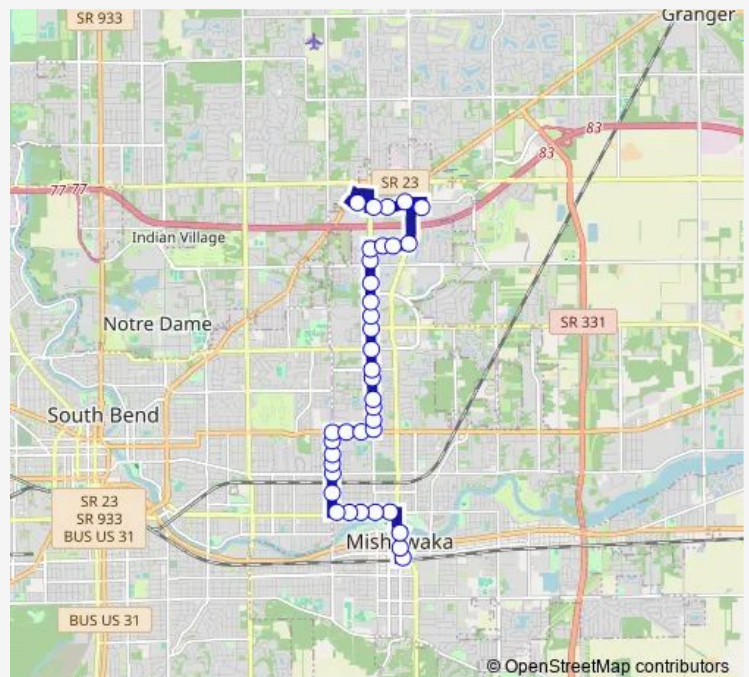

Grape & Imus (out)

Grape & White Oak - Townhouse East

Grape & Runaway Bay Circle - Runaway Bay Apts.

Route schedule

Mishawaka Transfer Center — University Park Mall Entrance 1

Monday	06:15-20:15
Tuesday	06:15-20:15
Wednesday	06:15-20:15
Thursday	06:15-20:15
Friday	06:15-20:15
Saturday	09:15-17:15
Sunday	—

Route info

Direction: Mishawaka Transfer Center

Stops: 37

Trip Duration: 0 hour 30 min

15B — University Park Mall/Mishawaka (via Grape Road) BusMaps

Grape & Catalpa (out)

Edison & Grape (out)

Grape & Day (out)

Super Target Parking Lot at 4 Way Stop

University Dr at Country Inn & Suites

University Dr at Cemetery (out)

University Drive at Wendy's

University Park Mall Entrance 1

Direction

University Park Mall Entrance 1 — Mishawaka Transfer Center

Friday 06:45-20:45

Saturday 09:45-17:45

Sunday —

Route info

Direction: University Park Mall Entrance 1

Stops: 31

Trip Duration: 0 hour 25 min

Mishawaka Ave. & Clay