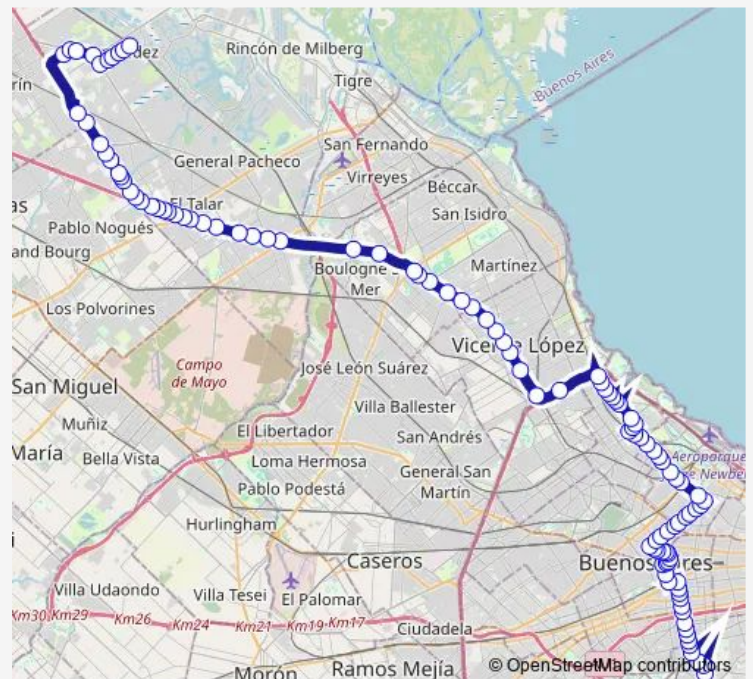

Monday 00:24-23:30

Tuesday 00:24-23:30

Wednesday 00:24-23:30

Thursday 00:24-23:30

Friday 00:24-23:30

Saturday 00:24-23:30

Sunday 00:24-23:30

Route info

Direction:

Stops: 0

Trip Duration: – min

15B — Jnamba015

Direction

Avenida Alvear 2999-3099 — Quindimil y Carabobo

84 stops

[Open route schedule](#)

Avenida Alvear 2999-3099

Avenida Alvear 2799-2899

Avenida Alvear 2599-2699

Avenida Alvear 2429

Avenida Alvear 2319

Avenida Alvear 2100-2198

Avenida Alvear 1700-1774

Avenida Juan Domingo Perón 6751-6771

Friday 00:24-23:30

Saturday 00:24-23:30

Sunday 00:24-23:30

Route info

Direction: Avenida Alvear 2999-3099

Stops: 84

Trip Duration: 2 hour 4 min

Avenida Intendente Mauricio Scatamacchia Y Ruta Na