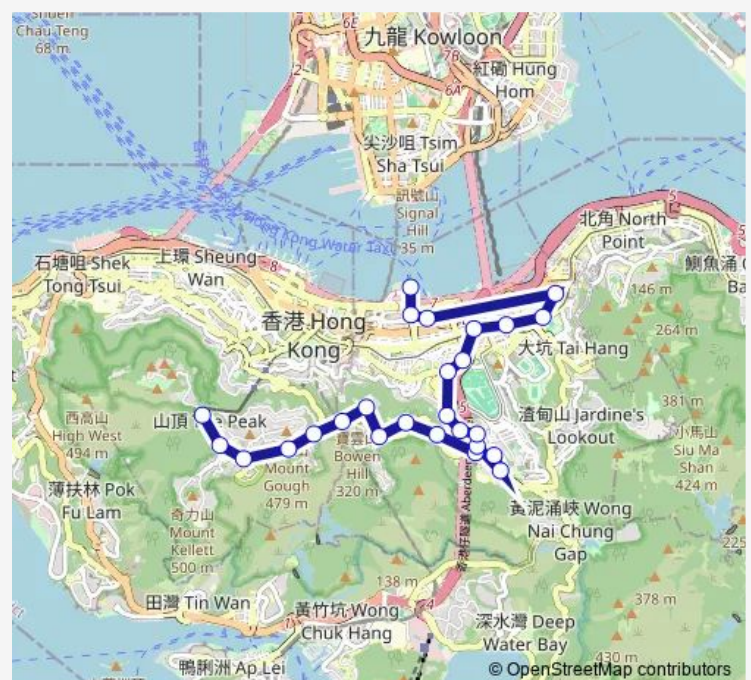

### Route schedule

[Ctb] THE Peak — [Ctb] WAN Chai (Convention Centre)[Kmb] WAN Chai (Hkcece) BUS Terminus

Monday

—

Tuesday

—

Wednesday

—

### Route info

Direction: [Ctb] THE Peak

Stops: 26

Trip Duration: 0 hour 52 min

15b — THE Peak - WAN Chai (Convention Centre)

[Ctb] WAN Chai Fire Station, Hennessy Road[[Kmb+Ctb] WAN Chai Fire Station/<Br>Wan Chai Fire Station, Hennessy Road[[Kmb] WAN Chai Fire Station