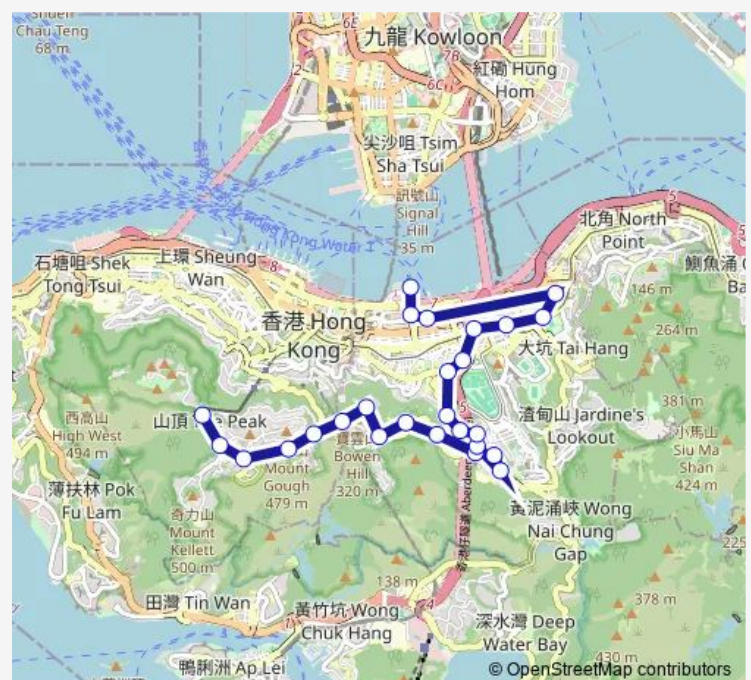

Route schedule

[Ctb] THE Peak — [Ctb] WAN Chai (Convention Centre)[[Kmb] WAN Chai (Hkcece) BUS Terminus

Monday

—

Tuesday

—

Wednesday

—

Route info

Direction: [Ctb] THE Peak

Stops: 26

Trip Duration: 0 hour 52 min

15B — THE Peak - WAN Chai (Convention Centre)

[Ctb] WAN Chai Fire Station, Hennessy Road|[Kmb+Ctb] WAN Chai Fire Station/
Wan Chai Fire Station, Hennessy Road|[Kmb] WAN Chai Fire Station