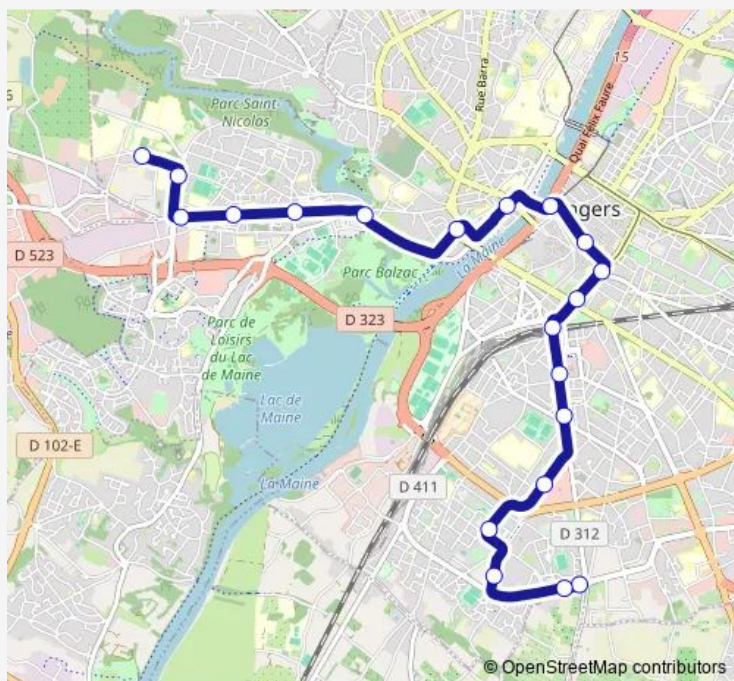

Tram C Roseraie - Belle-Beille Campus

[Go to website](#)

Direction

Belle-Beille Campus — Arrière-Gare Roseraie

20 stops

[Open route schedule](#)

Belle-Beille Campus

Beaussier

Roseraie

Arrière-Gare Roseraie

Route schedule

Belle-Beille Campus — Arrière-Gare Roseraie

Monday	06:01-20:12
Tuesday	06:01-20:12
Wednesday	06:01-20:12
Thursday	06:01-20:12
Friday	06:01-20:12
Saturday	06:11-20:11
Sunday	—

Route info

Direction: Belle-Beille Campus

Stops: 20

Trip Duration: 0 hour 36 min

C — Roseraie - Belle-Beille Campus

Direction

Belle-Beille Campus — Roseraie

19 stops

[Open route schedule](#)

Belle-Beille Campus

Beaussier

La Barre

Patton

Élysée

Farcy

Le Quai