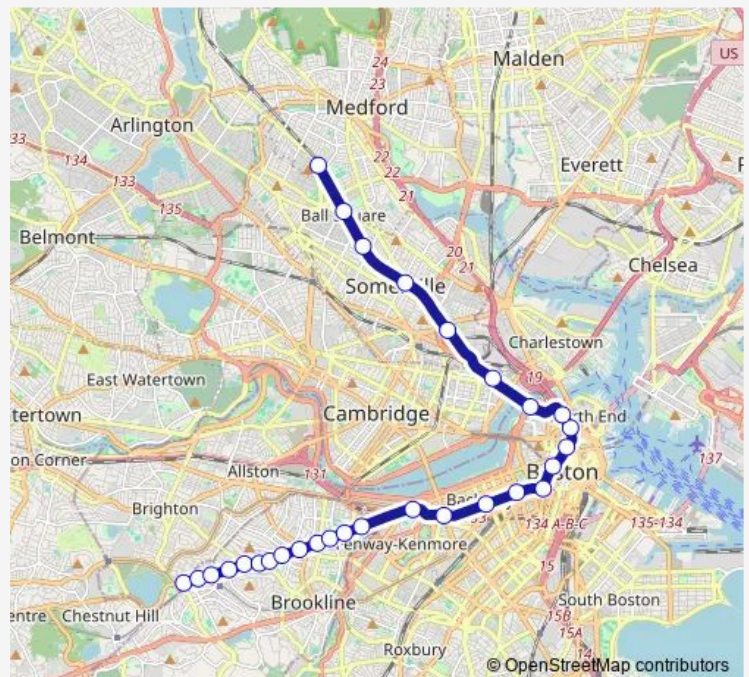

Kent Street

Saint Paul Street

Coolidge Corner

Route schedule

Medford/Tufts — Cleveland Circle

Monday	05:34-00:55 ⁺¹
Tuesday	05:35-02:16 ⁺¹
Wednesday	05:35-00:53 ⁺¹
Thursday	05:35-00:52 ⁺¹
Friday	05:35-00:52 ⁺¹
Saturday	05:34-00:55 ⁺¹
Sunday	06:04-00:53 ⁺¹

Route info

Direction: Medford/Tufts

Stops: 29

Trip Duration: 0 hour 48 min

C — Green Line C

Summit Avenue

Brandon Hall

Fairbanks Street

Washington Square

Tappan Street

Dean Road

Englewood Avenue

Cleveland Circle

Direction

Cleveland Circle — Medford/Tufts

29 stops

[Open route schedule](#)

Cleveland Circle

Englewood Avenue

Dean Road

Tappan Street

Washington Square

Fairbanks Street

Brandon Hall