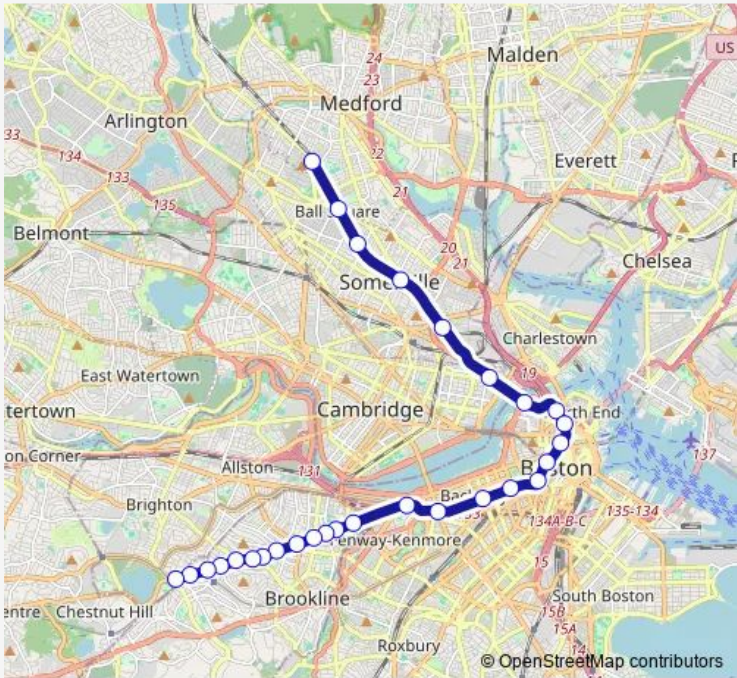

Tram C Green Line C

[Go to website](#)

Direction
 Medford/Tufts — Cleveland Circle
 29 stops
[Open route schedule](#)

- Medford/Tufts
- Ball Square
- Magoun Square
- Gilman Square
- East Somerville
- Lechmere
- Science Park/West End
- North Station
- Haymarket
- Government Center
- Park Street
- Boylston
- Arlington
- Copley
- Hynes Convention Center
- Kenmore
- Saint Mary's Street
- Hawes Street
- Kent Street
- Saint Paul Street
- Coolidge Corner

Route schedule
 Medford/Tufts — Cleveland Circle

Monday	05:34-00:55 ⁺¹
Tuesday	05:35-00:52 ⁺¹
Wednesday	05:35-00:52 ⁺¹
Thursday	05:35-00:52 ⁺¹
Friday	05:35-00:52 ⁺¹
Saturday	05:22-01:17 ⁺¹
Sunday	05:52-01:15 ⁺¹

Route info
 Direction: Medford/Tufts
 Stops: 29
 Trip Duration: 0 hour 48 min

■ C — Green Line C BusMaps

Summit Avenue

Brandon Hall

Fairbanks Street

Washington Square

Tappan Street

Dean Road

Englewood Avenue

Cleveland Circle

Direction

Cleveland Circle — Medford/Tufts

29 stops

[Open route schedule](#)

Cleveland Circle

Englewood Avenue