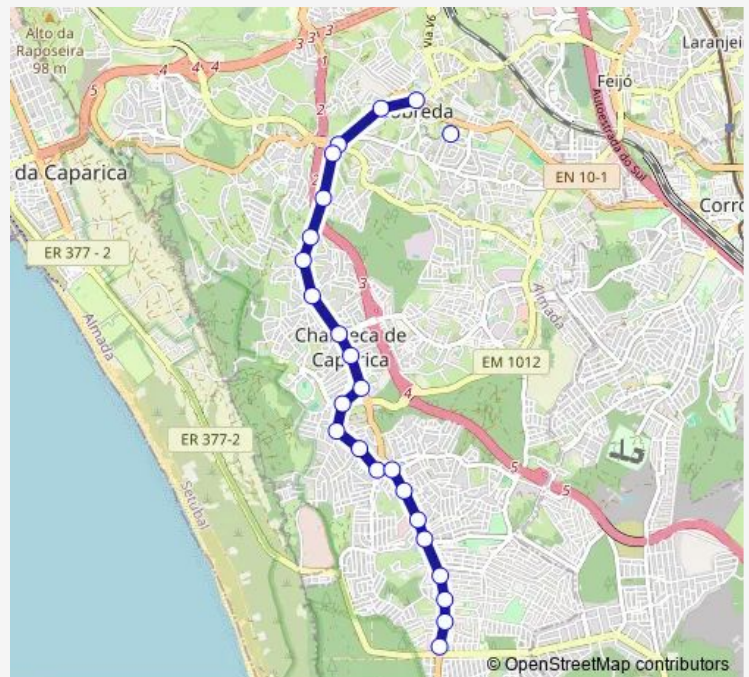

Bus 175 - Sobreda (Esc) - Marisol (X)

[Go to website](#)

Direction

Sobreda (R Manuel Parada) Esc Prep Elias Garcia — Ch Caparica (R Pedro Costa) Tremoceira

24 stops

[Open route schedule](#)

Sobreda (R Manuel Parada) Esc Prep Elias Garcia

Sobreda (EN 10-1) Fte Texugo

Sobreda (EN 10-1) (X) (R Qta Francesa Lte 4)

Lazarim (EN 10-1) Fte (X) Sobreda

Lazarim (R S Macário 772) Qta S Francisco

Lazarim (R S Macário) Fte (X) R Humberto Madeira

Lazarim (Qta Regateira 15)

Botequim (R Botequim 31)

Botequim (R Botequim) Viv Carmen

Ch Caparica (Palhais R Elias Garcia) Posto Galp

Ch Caparica (R Elias Garcia) Fte (X) R Cid Porto A

Ch Caparica (R Dr Oliveira Feijão Lte 6)

Ch Caparica (Alameda Amália Rodrigues) Dep Rotunda

Casal Poço (R 25 Abril Lte 64)

Casal Poço (R 25 Abril 108)

Casal Poço (R José Estevão 3)

Ch Caparica (R António Andrade) Ladrilis

Ch Caparica (R António Andrade) Fte Granifogo

Ch Caparica (R António Andrade) Fte Mcdonald's

Ch Caparica (R António Andrade) Artesão

Ch Caparica (R António Andrade) Restaurante Parque

Route schedule

Sobreda (R Manuel Parada) Esc Prep Elias Garcia — Ch Caparica (R Pedro Costa) Tremoceira

Monday 13:45

Tuesday 13:45

Wednesday 13:45

Thursday 13:45

Friday 13:45

Saturday —

Sunday —

Route info

Direction: Sobreda (R Manuel Parada) Esc Prep Elias Garcia

Stops: 24

Trip Duration: 0 hour 25 min

175 - Sobreda (Esc) - Marisol (X)