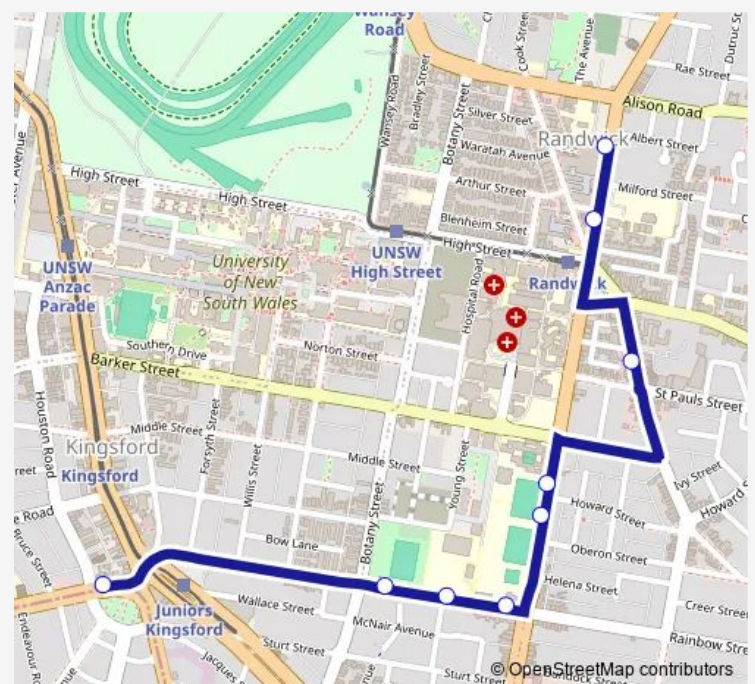

School Bus 615e Kingsford to Marcellin College

[Go to website](#)

Direction

Gardeners Rd Opp Dacey Gardens — Marcellin College, Avoca St

9 stops

[Open route schedule](#)

Gardeners Rd Opp Dacey Gardens

Paine Reserve, Rainbow St

Marcellin College, Avoca St

Route schedule

Gardeners Rd Opp Dacey Gardens — Marcellin College, Avoca St

Monday 08:18

Tuesday 08:18

Wednesday 08:18

Thursday 08:18

Friday 08:18

Saturday —

Sunday —

Route info

Direction: Gardeners Rd Opp Dacey Gardens

Stops: 9

Trip Duration: 0 hour 14 min

615e — Kingsford to Marcellin College

615e School Bus time schedules and route maps are available in an offline PDF at busmaps.com. Use the busmaps.com website to see live bus times, train schedule or subway schedule, and step-by-step directions for all public transit in Sydney