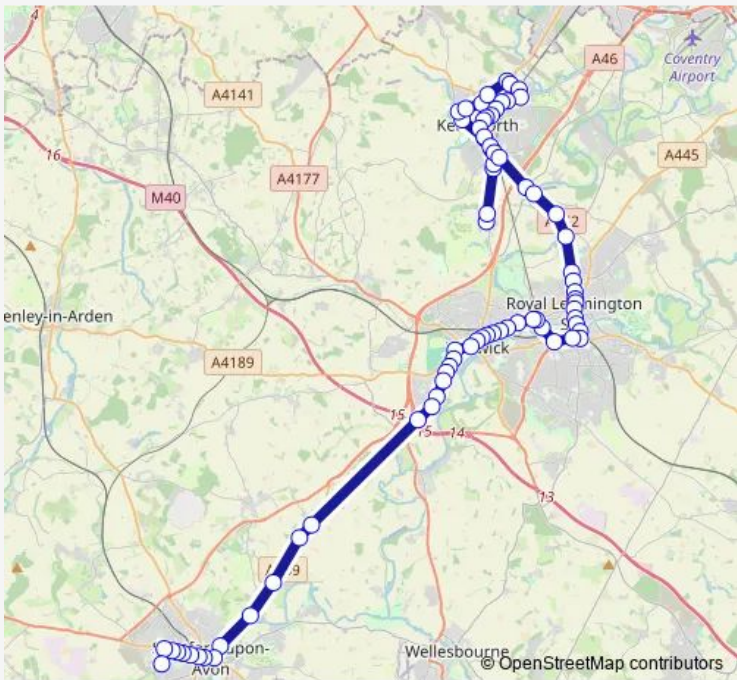

Bus X16 Kenilworth - Stratford College

[Go to website](#)

Direction
Hill Wootton Road — Bell

75 stops

[Open route schedule](#)

- Hill Wootton Road
- Village Hall
- Newey Drive
- Rouncil Lane
- St Johns Street
- Randall Road
- Kenilworth Castle
- Queen & Castle
- Malthouse Lane
- Manor Road
- Tainters Hill
- Common Lane
- Common
- Highland Road
- Knowle Hill
- Mill Bank Mews
- Forge Road
- Herberts Lane
- Spring Lane
- Sports & Social Club
- Church

Route schedule
Hill Wootton Road — Bell

Monday	06:55
Tuesday	06:55
Wednesday	06:55
Thursday	06:55
Friday	06:55
Saturday	—
Sunday	—

Route info

Direction: Hill Wootton Road

Stops: 75

Trip Duration: 1 hour 42 min