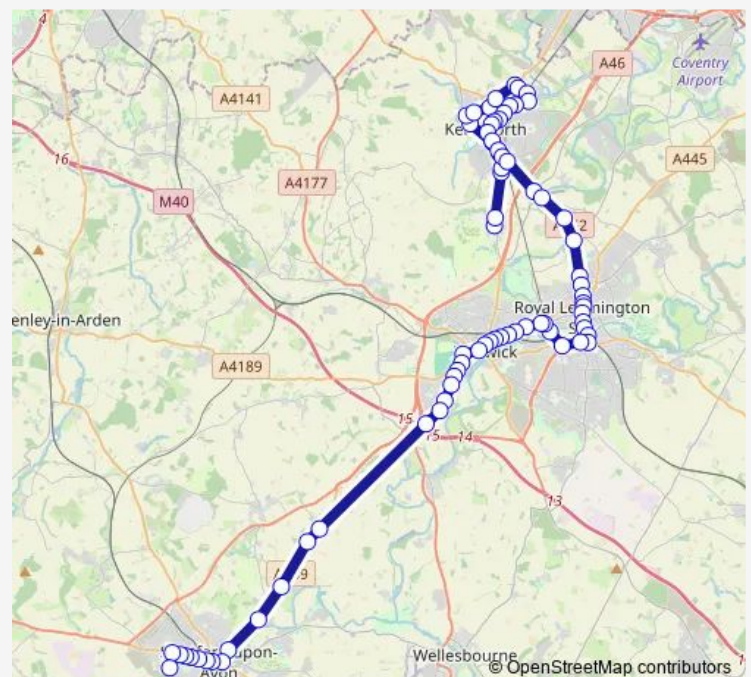

### Route schedule

Hill Wootton Road — Bell

Monday 06:55

Tuesday 06:55

Wednesday 06:55

Thursday 06:55

Friday 06:55

Saturday —

### Route info

Direction: Hill Wootton Road

Stops: 75

Trip Duration: 1 hour 42 min

■ X16 — Kenilworth - Stratford College

Shops

Lion

Clarendon Road