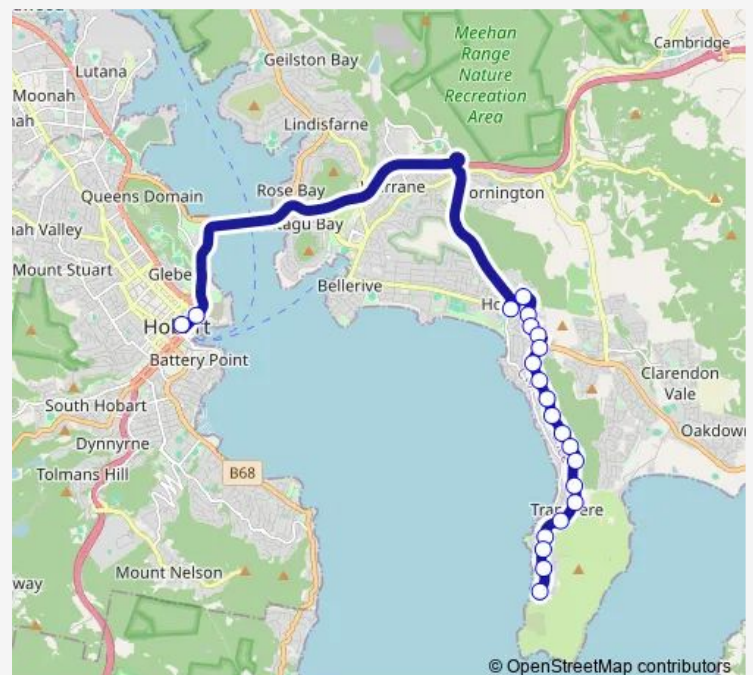

### Route schedule

Hobart City Interchange Stop A3 — Stop 36, No.1002 Oceana Dr (Terminus)

Monday 17:03-17:46

Tuesday 17:03-17:46

Wednesday 17:03-17:46

Thursday 17:03-17:46

Friday 15:40-17:03

Saturday —

### Route info

Direction: Hobart City Interchange Stop A3

Stops: 22

Trip Duration: 0 hour 31 min

Stop 36, No.1002 Oceana Dr (Terminus)

## Direction

Stop 36, No.1002 Oceana Dr (Terminus) — (Set Down Only) Collins St opp. Elizabeth St Mall

22 stops

[Open route schedule](#)

Stop 36, No.1002 Oceana Dr (Terminus)

Stop 35, No.963 Oceana Drive

Stop 34, No.941 Oceana Drive

## Route info

Direction: Stop 36, No.1002 Oceana Dr (Terminus)

Stops: 22

Trip Duration: 0 hour 33 min

X16 Bus time schedules and route maps are available in an offline PDF at [busmaps.com](https://busmaps.com). Use the [busmaps.com](https://busmaps.com) website to see live bus times, train schedule or subway schedule, and step-by-step directions for all public transit in Hobart