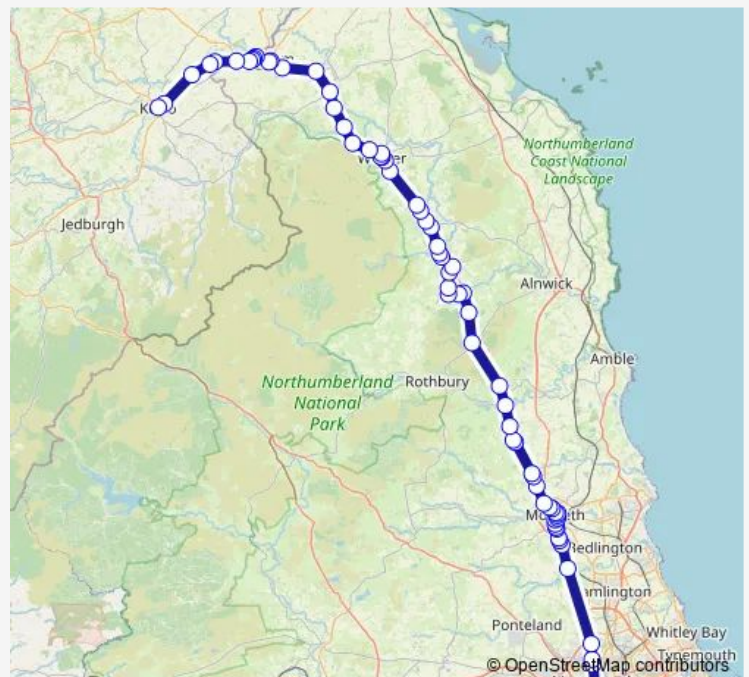

Thursday 07:43-18:08

Friday 07:43-18:08

Saturday 07:29-18:03

Sunday —

Route info

Direction: Haymarket Bus Station

Stops: 66

Trip Duration: 2 hour 20 min