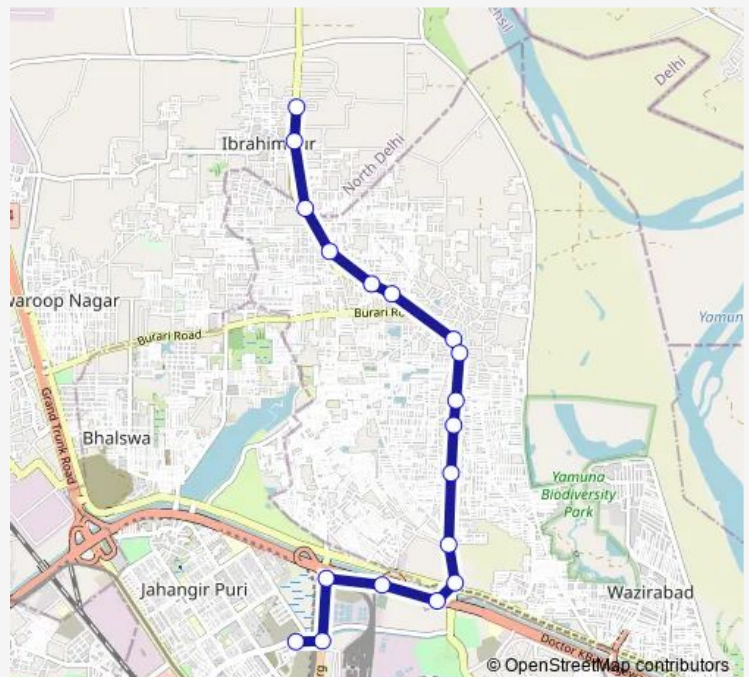

Route schedule

Keshav Nagar Mukti Ashram — Majlis Park Dmrc Depot

Monday 07:02-22:26

Tuesday 07:02-22:26

Wednesday 07:02-22:26

Thursday 07:02-22:26

Friday 07:02-22:26

Saturday 07:02-22:26

Sunday 07:02-22:26

Route info

Direction: Keshav Nagar Mukti Ashram

Stops: 18

Trip Duration: 0 hour 35 min

MI06stlup

MI06stlup Bus time schedules and route maps are available in an offline PDF at busmaps.com. Use the busmaps.com website to see live bus times, train schedule or subway schedule, and step-by-step directions for all public transit in New Delhi