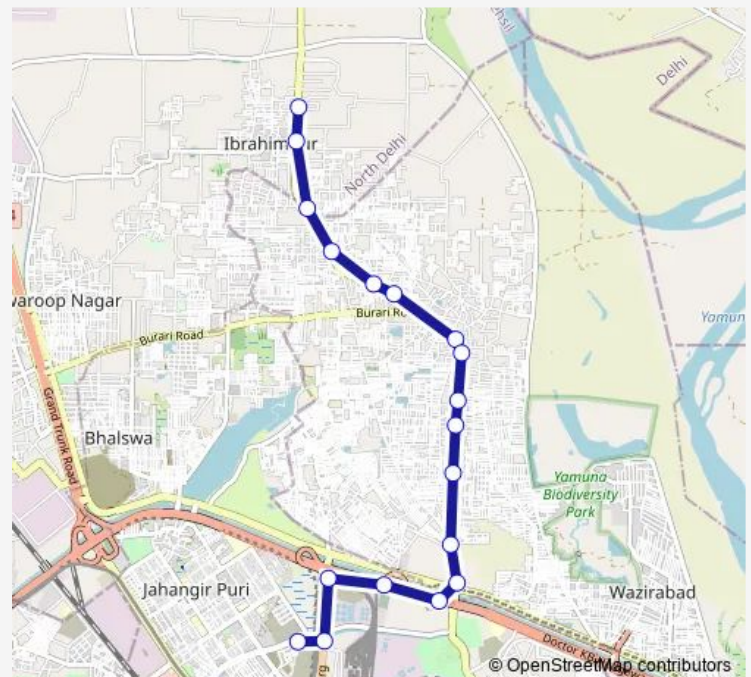

Route schedule

Keshav Nagar Mukti Ashram — Majlis Park Dmrc Depot

Monday 07:02-22:26

Tuesday 07:02-22:26

Wednesday 07:02-22:26

Thursday 07:02-22:26

Friday 07:02-22:26

Saturday 07:02-22:26

Sunday 07:02-22:26

Route info

Direction: Keshav Nagar Mukti Ashram

Stops: 18

Trip Duration: 0 hour 35 min

MI06stlup

BusMaps

MI06stlup Bus time schedules and route maps are available in an offline PDF at busmaps.com. Use the busmaps.com website to see live bus times, train schedule or subway schedule, and step-by-step directions for all public transit in New Delhi