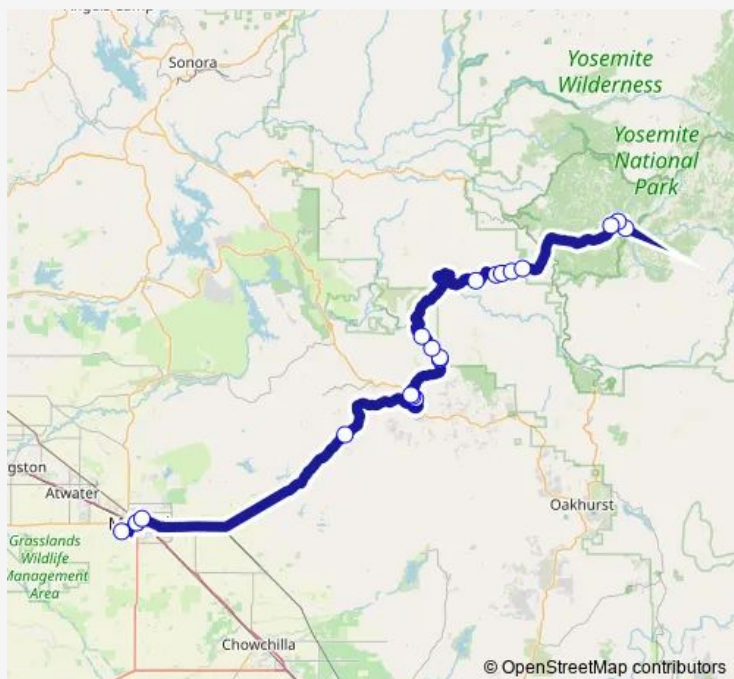

Roadside Rest

Mariposa Park & Ride

Midtown Mariposa (Outbound)

Catheys Valley (Outbound)

Merced Amtrak

Merced Transpo

Merced Airport

### Route schedule

Curry Village — Merced Airport

Monday 07:50-17:20

Tuesday 07:50-17:20

Wednesday 07:50-17:20

Thursday 07:50-17:20

Friday 07:50-17:20

Saturday 07:50-17:20

### Route info

Direction: Curry Village

Stops: 19

Trip Duration: 3 hour 45 min

© OpenStreetMap contributors

Merced HWY 140

**Direction**

Merced Airport — Yosemite Valley Lodge/Laurel Cottage

19 stops

[Open route schedule](#)

Merced Airport

Merced Transpo

Merced Amtrak

Cathey's Valley (Inbound)

Midtown Mariposa (Inbound)

Roadside Rest