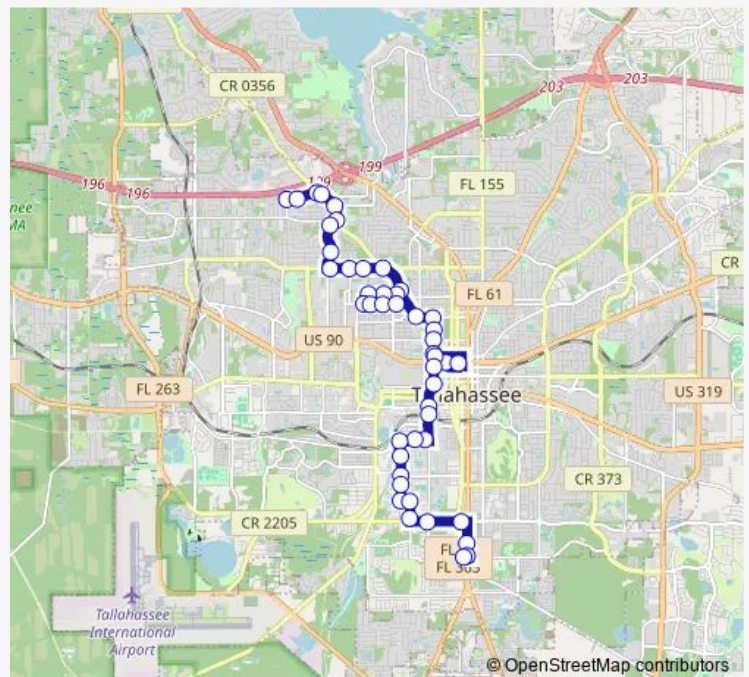

Monday	—
Tuesday	—
Wednesday	—
Thursday	—
Friday	—
Saturday	06:38-18:00
Sunday	—

Route info

Direction:

Stops: 0

Trip Duration: — min

■ Satm — Saturday Moss

Direction

N Paul Russell RD AT South Monroe Commons — Atlas RD AT Portland AVE Nb

29 stops

[Open route schedule](#)

N Paul Russell RD AT South Monroe Commons

S Adams ST AT County Library Nb

Orange AVE AT Famu DRS Wb

Wahnish WAY AND Osceola ST Nb

Wahnish WAY Near Bragg Memorial Stadium

Wahnish WAY AT Gamble Nb

Woodward AVE AT Delaware ST Nb

Birmingham ST Preston ST Nb

Preston ST Richmond ST Wb

Preston ST Basin ST Wb

Basin ST AT Arizona Nb

Basin ST AT Alabama Street Nb

Calloway ST AT Indiana St

Colorado ST W Tharpe St

Friday —

Saturday 07:00-18:00

Sunday —

Route info

Direction: N Paul Russell RD AT South Monroe Commons

Stops: 29

Trip Duration: 1 hour 0 min

Hartsfield RD High RD Nb