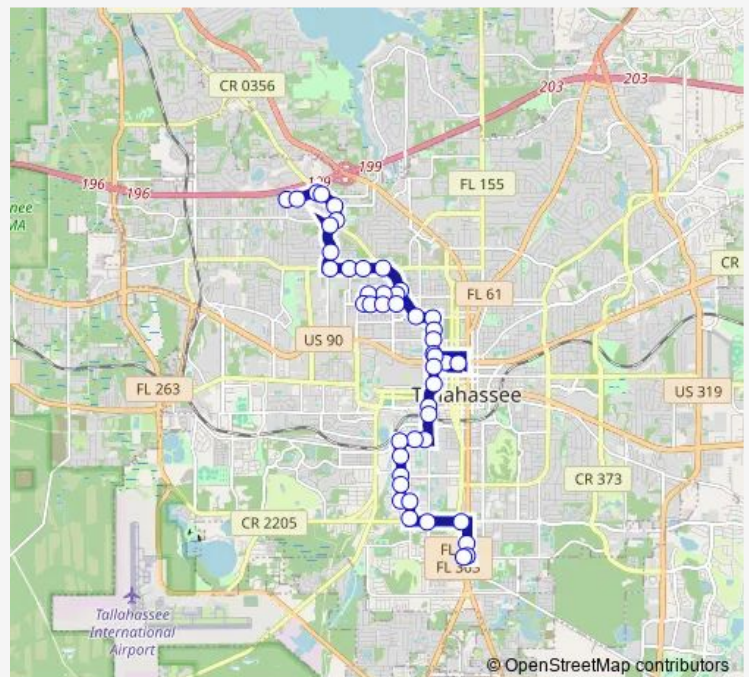

### Direction

undefined — undefined

0 stops

[Open route schedule](#)

### Route schedule

undefined — undefined

|           |             |
|-----------|-------------|
| Monday    | —           |
| Tuesday   | —           |
| Wednesday | —           |
| Thursday  | —           |
| Friday    | —           |
| Saturday  | 06:38-18:00 |
| Sunday    | —           |

### Route info

Direction:

Stops: 0

Trip Duration: — min

■ SATM — Saturday Moss

## Direction

N Paul Russell RD AT South Monroe Commons — Atlas RD AT Portland AVE Nb

29 stops

[Open route schedule](#)

N Paul Russell RD AT South Monroe Commons

S Adams ST AT County Library Nb

Orange AVE AT Famu DRS Wb