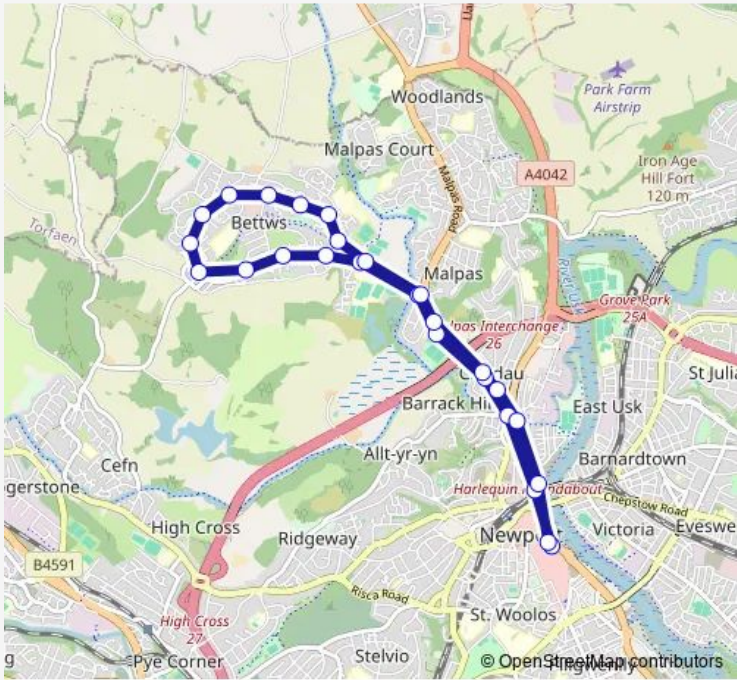

Bus 16C Newport - Newport

[Go to website](#)

Direction
 Friars Walk 1 — Friars Walk 9
 26 stops
[Open route schedule](#)

- Friars Walk 1
- Newport Castle
- Barrack Hill Footbridge
- Lyceum Tavern
- Kimberly Park
- Moxon Road
- Newport High School
- Tamar Close
- Lodden Close
- Lambourne Crescent
- Nidd Close
- Frome Walk
- Cherwell Walk
- Exe Road
- Bettws Centre
- Ribble Walk
- Livale Road
- Monnow Way Petrol Station
- Bettws High School
- Bettws Lane
- Kimberly Park

Route schedule
 Friars Walk 1 — Friars Walk 9

Monday	04:36-21:35
Tuesday	04:36-21:35
Wednesday	04:36-21:35
Thursday	04:36-21:35
Friday	04:36-21:35
Saturday	04:38-21:35
Sunday	04:37-20:30

Route info
 Direction: Friars Walk 1
 Stops: 26
 Trip Duration: 0 hour 34 min

16C — Newport - Newport **BusMaps**

Lyceum Tavern

Prospect Street

Edwin Street

Newport Castle

Friars Walk 9

Direction

Friars Walk 1 — Newport Cenotaph

Thursday 23:00

Friday 23:00

Saturday 23:00

Sunday 23:00

Route info

Direction: Friars Walk 1

Stops: 27

Trip Duration: 0 hour 26 min