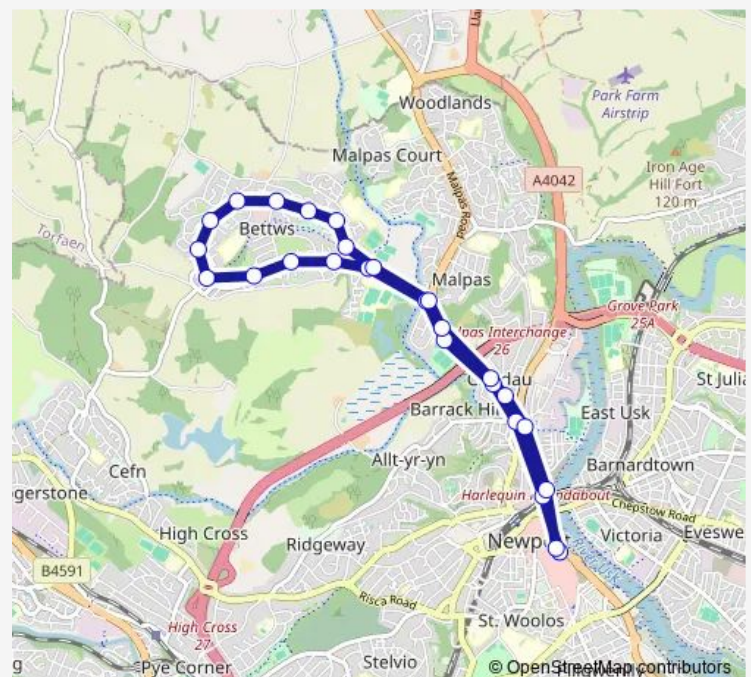

Thursday 04:36-21:35

Friday 04:36-21:35

Saturday 04:38-21:35

Sunday 04:37-20:30

Route info

Direction: Friars Walk 1

Stops: 26

Trip Duration: 0 hour 32 min

■ 16C — Newport - Newport

Lyceum Tavern

Prospect Street

Edwin Street

Newport Castle

Friars Walk 9

Direction

Friars Walk 1 — Newport Cenotaph

Thursday 23:00

Friday 23:00

Saturday 23:00

Sunday 23:00

Route info

Direction: Friars Walk 1

Stops: 27

Trip Duration: 0 hour 26 min