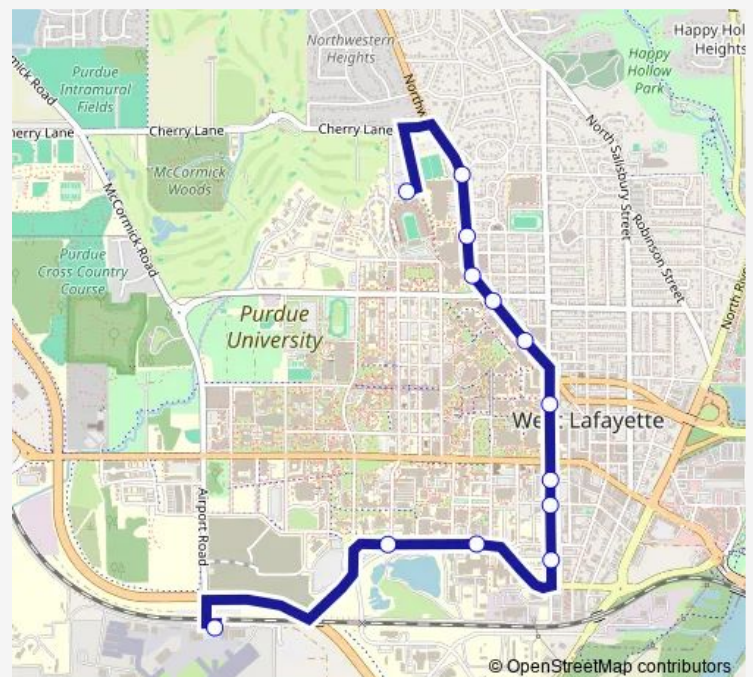

Northwestern Ave & Stadium Ave (Mcdonalds): Bus530

Northwestern Ave & Evergreen St(SE Corner): Bus105

Northwestern Ave & Meridian St(SE Corner): Bus284

Northwestern Ave & Northridge Dr(SE Corner):Bus203

Stadium Parking Lot on Victory Dr(@Shelter):Bus426

### Route schedule

Aviation Technology Bldg: Bus146 — Stadium Parking Lot on Victory Dr(@Shelter):Bus426

Monday	07:00-18:00
Tuesday	07:00-18:00
Wednesday	07:00-18:00
Thursday	07:00-18:00
Friday	07:00-18:00
Saturday	—
Sunday	—

### Route info

Direction: Aviation Technology Bldg: Bus146

Stops: 13

Trip Duration: 0 hour 22 min

16C — Bronze Loop

### Direction

Stadium Parking Lot on Victory Dr(@Shelter):Bus426 —  
Aviation Technology Bldg: Bus146

10 stops

[Open route schedule](#)

Stadium Parking Lot on Victory Dr(@Shelter):Bus426

Steven Beering Dr & Tower Dr (SW of): Bus213s