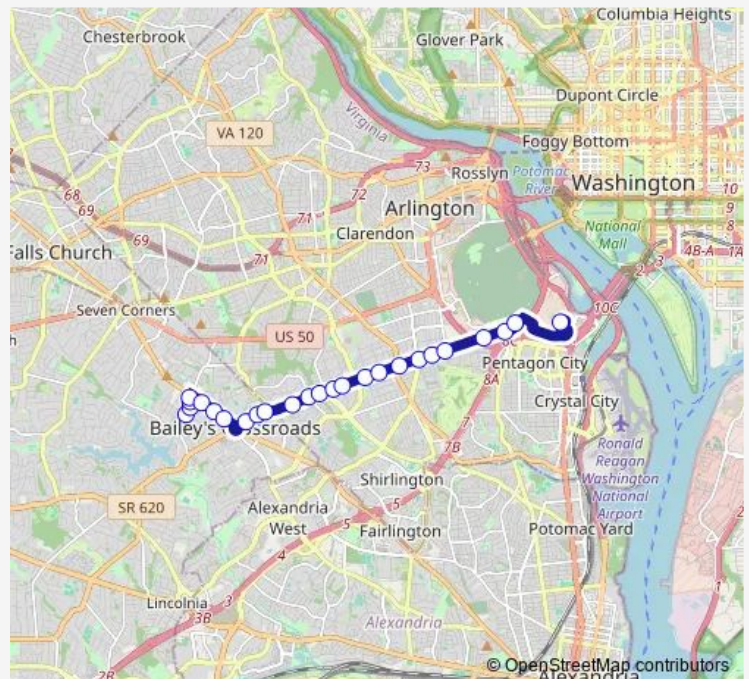

Columbia Pk+Carlin Springs Rd

Columbia Pk+Carlin Hill Dr

Columbia Pk+Spring Ln

**Route schedule**

Pentagon+Bay U10 — Glen Carlyn Dr+Vista Dr

Monday 06:15-22:15

Tuesday 06:15-22:15

Wednesday 06:15-22:15

Thursday 06:15-22:15

Friday 06:15-22:15

Saturday 07:45-22:15

Sunday 08:45-22:15

**Route info**

Direction: Pentagon+Bay U10

Stops: 33

Trip Duration: 0 hour 36 min

16C — Columbia Pike

Columbia Pk+Moray Ln

Leesburg Pk+Payne St

Leesburg Pk+Charles St

Glen Carlyn Dr+Leesburg Pk

Glen Carlyn Dr+Argyle Dr

Glen Carlyn Dr+Bellview Dr

Vista Dr+Glen Carlyn Dr

## Route info

Direction: Glen Carlyn Dr+Vista Dr

Stops: 25

Trip Duration: 0 hour 25 min

16C Bus time schedules and route maps are available in an offline PDF at [busmaps.com](https://busmaps.com). Use the [busmaps.com](https://busmaps.com) website to see live bus times, train schedule or subway schedule, and step-by-step directions for all public transit in Arlington