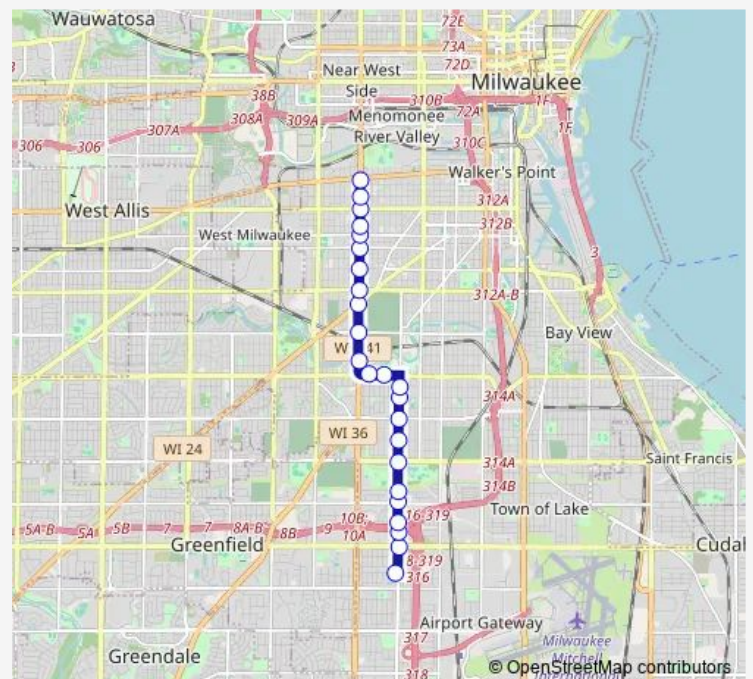

S20 & Euclid

Oklahoma & S22

Oklahoma & S25

S27 & KK River

S27 & Cleveland

S27 & Forest Home

S27 & Lincoln

Layton & Becher

Layton & Burnham

Layton & Mitchell

Layton & Lapham

Route schedule

S20 & Halsey — Layton & National

Monday 15:19-15:20

Tuesday 15:19-15:20

Wednesday 15:19-15:20

Thursday 15:19-15:20

Friday 15:19-15:20

Saturday —

Sunday —

Route info

Direction: S20 & Halsey

Stops: 24

Trip Duration: 0 hour 40 min

■ RR2 — Via Purpleline

Layton & Greenfield

Layton & Scott

Layton & National

Direction

Layton & National — S20 & Halsey

25 stops

[Open route schedule](#)