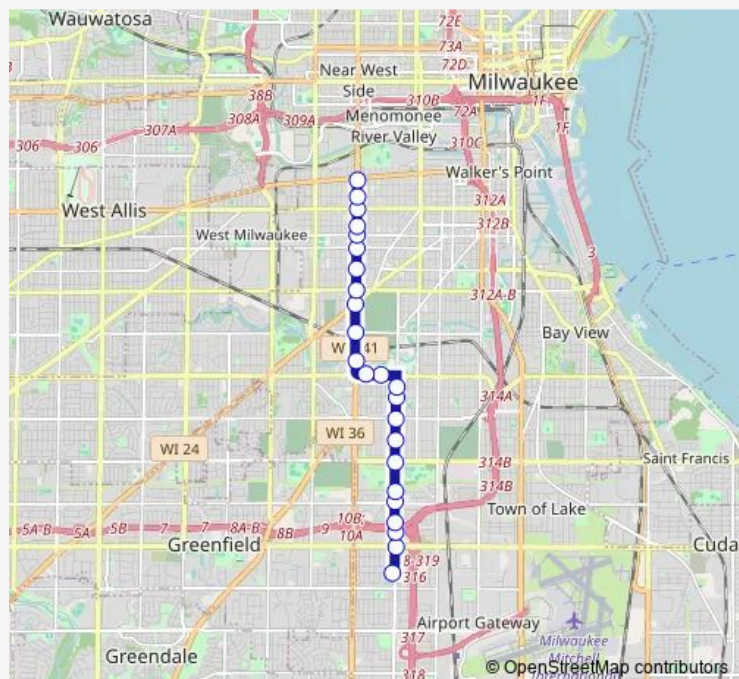

### Direction

S20 & Halsey — Layton & National

24 stops

[Open route schedule](#)

S20 & Halsey

S20 & Layton

S20 & S4562

S20 & VAN Norman

### Route schedule

S20 & Halsey — Layton & National

Monday 15:19-15:20

Tuesday 15:19-15:20

Wednesday 15:19-15:20

Thursday 15:19-15:20

Friday 15:19-15:20

Saturday —

### Route info

Direction: S20 & Halsey

Stops: 24

Trip Duration: 0 hour 40 min

■ Rr2 — Via Purpleline

Layton & Greenfield

Layton & Scott

Layton & National

**Direction**

Layton &amp; National — S20 &amp; Halsey

25 stops

[Open route schedule](#)

Layton &amp; National

Layton &amp; Scott

Layton &amp; Greenfield

Layton &amp; Lapham