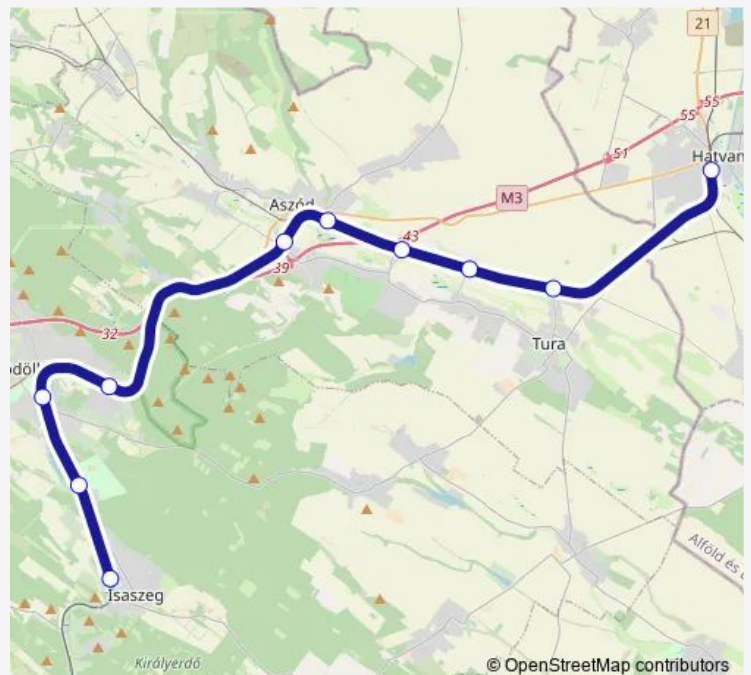

Bag

Aszód

Hévízgyörk

Galgahévíz

Tura

Hatvan

Route schedule

Isaszeg — Hatvan

Monday 01:10

Tuesday 01:10

Wednesday 01:10

Thursday 01:10

Friday 01:10

Saturday 01:10

Sunday 01:10

Route info

Direction: Isaszeg

Stops: 10

Trip Duration: 0 hour 41 min

Direction

Isaszeg — Hatvan

10 stops

[Open route schedule](#)

Isaszeg

Hatvan

Route schedule

Isaszeg — Hatvan

Monday	01:10
Tuesday	01:10
Wednesday	01:10
Thursday	01:10
Friday	01:10
Saturday	01:10
Sunday	01:10

Route info

Direction: Isaszeg

Stops: 10

Trip Duration: 0 hour 41 min