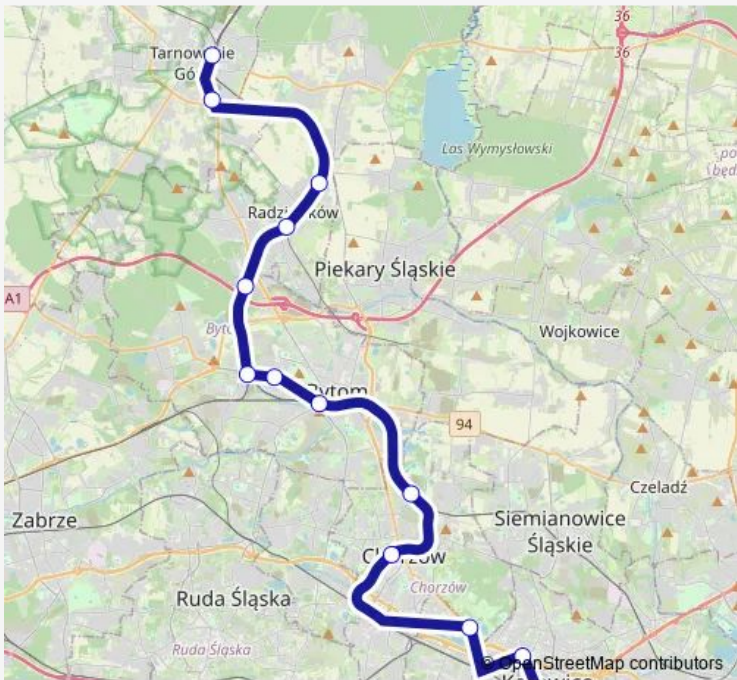

**Rail S80 Katowice - Tarnowskie Góry**

[Go to website](#)

**Direction**  
 Katowice — Tarnowskie Góry  
 13 stops  
[Open route schedule](#)

- Katowice
- Dąb Huta Baildon
- Park Śląski Ogród Zoologiczny
- Chorzów Miasto
- Chorzów Stary
- Bytom
- Bytom Łużycka
- Bytom Karb
- Bytom Północ
- Radzionków Rojca
- Radzionków
- Tarnowskie Góry Osada Jana
- Tarnowskie Góry

Route schedule  
 Katowice — Tarnowskie Góry

Monday	04:38-21:30
Tuesday	04:38-21:30
Wednesday	04:38-21:30
Thursday	04:38-21:30
Friday	04:38-21:30
Saturday	04:41-21:30
Sunday	04:41-21:30

Route info  
 Direction: Katowice  
 Stops: 13  
 Trip Duration: 1 hour 7 min

**S80 — Katowice - Tarnowskie Góry** **BusMaps**

**Direction**

Tarnowskie Góry — Katowice

13 stops

[Open route schedule](#)

Tarnowskie Góry

Tarnowskie Góry Osada Jana

Radzionków

## Route info

Direction: Tarnowskie Góry

Stops: 13

Trip Duration: 1 hour 2 min

S80 Rail time schedules and route maps are available in an offline PDF at busmaps.com. Use the busmaps.com website to see live bus times, train schedule or subway schedule, and step-by-step directions for all public transit in Piekary Śląskie