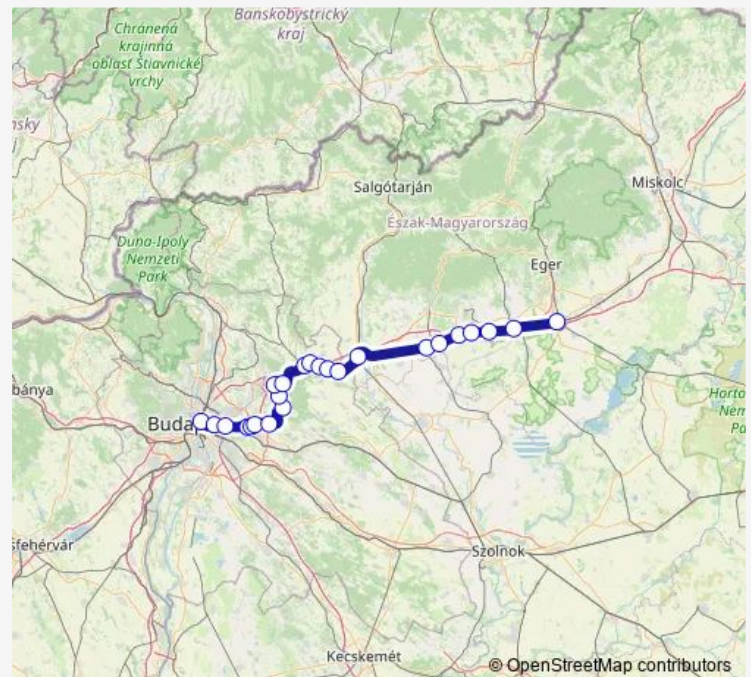

### Route schedule

Budapest-Keleti — Füzesabony

Monday 22:30

Tuesday 22:30

Wednesday 22:30

Thursday 22:30

Friday 22:30

Saturday 22:30

### Route info

Direction: Budapest-Keleti

Stops: 24

Trip Duration: 2 hour 11 min

Nagyút

Kál-Kápolna

Füzesabony