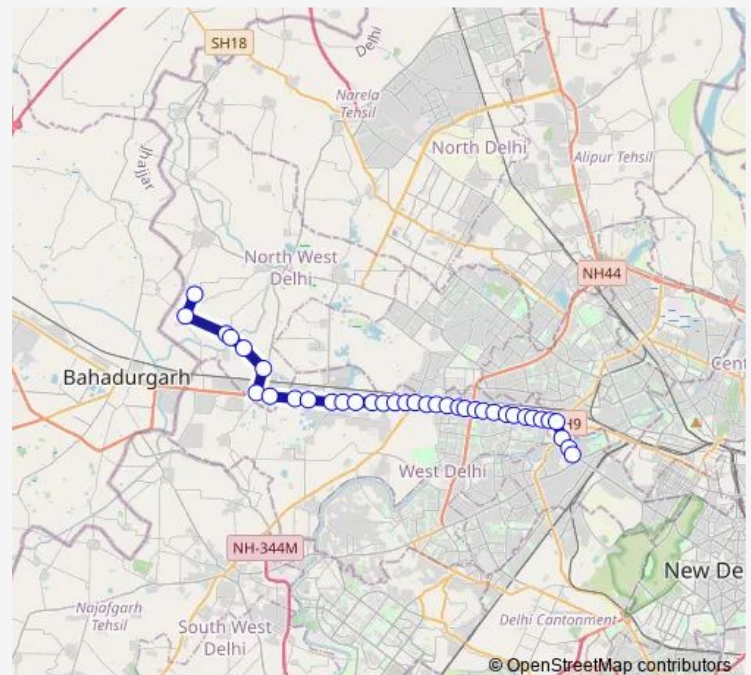

Nangloi Bus Stand

Inder Enclave

Route schedule

Garhi R Vill — Karampura Terminal

Monday 06:35-21:40

Tuesday 06:35-21:40

Wednesday 06:35-21:40

Thursday 06:35-21:40

Friday 06:35-21:40

Saturday 06:35-21:40

Sunday 06:35-21:40

Route info

Direction: Garhi R Vill

Stops: 36

Trip Duration: 1 hour 28 min

■ 928down