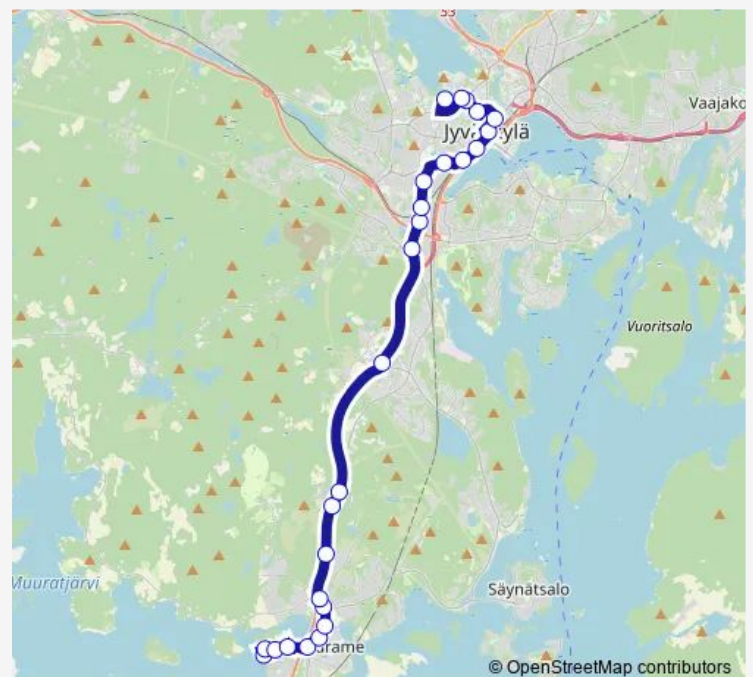

Bus 14M Verkkoniemi-9tie-Viitaniemi

[Go to website](#)

Direction

Ammattikoulu 1 — Kolkkapolku

26 stops

[Open route schedule](#)

Ammattikoulu 1

Viitaniemi 1

Sepänkatu 1

Harjun oppilaitos 1

Kauppatori 8

Urhonkatu 1

Keskusta 5

Maakuntakeskus 2

Yliopisto 2

Purokatu 2

Keljonkatu 2

Tarhamäki 2

Tervalta 2

Säynätsalo th E

Syrjälä 9-tie E

Oksalanmäentie E

Autotalo Muurame E

Ramppi Muurame I

Setäläntie E

Mikkolantie E

Virastotie E

Route schedule

Ammattikoulu 1 — Kolkkapolku

Monday 06:20-22:40

Tuesday 06:20-22:40

Wednesday 06:20-22:40

Thursday 06:20-22:40

Friday 06:20-22:40

Saturday 06:40-21:40

Sunday 10:40-21:40

Route info

Direction: Ammattikoulu 1

Stops: 26

Trip Duration: 0 hour 35 min

14M — Verkkoniemi-9tie-Viitaniemi

BusMaps