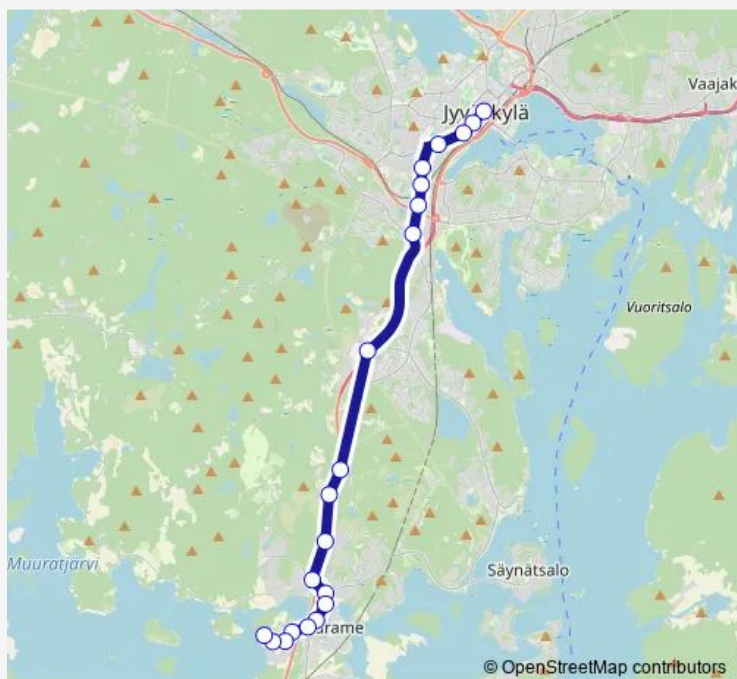

Thursday 05:30

Friday 05:30

Saturday —

Sunday —

Route info

Direction: Kauppatori 9

Stops: 25

Trip Duration: 0 hour 30 min