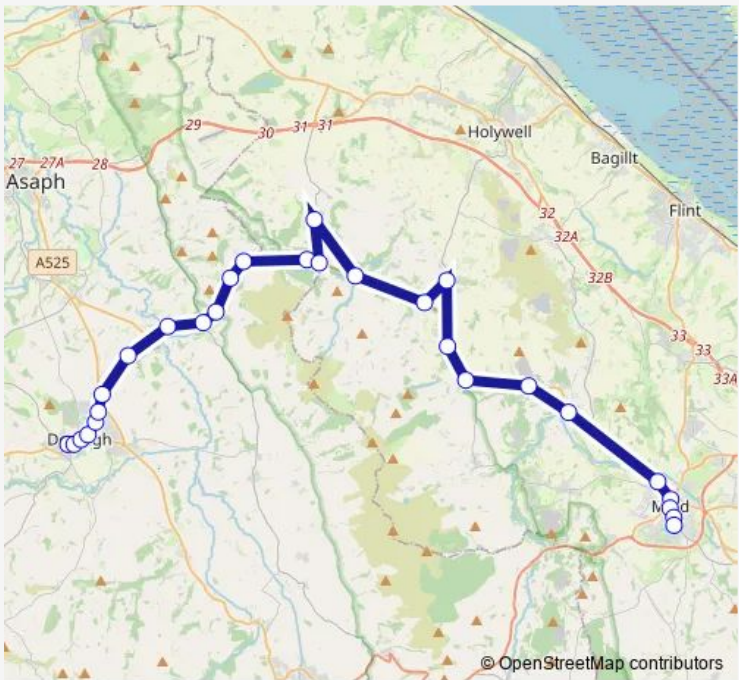

# Bus 14M Denbigh - Mold Campus

[Go to website](#)

**Direction**  
 Lenten Pool — Mold Campus  
 28 stops  
[Open route schedule](#)

- Lenten Pool
- Library and Museum
- Denbigh Police Station
- Lidl
- Ysgol Frongoch
- Gloddaeth Villas
- Ty`n-yr-eithin
- Gliding Centre
- Pontruffydd
- Geinas Farm
- Victoria Terrace
- Aber Wheeler
- Fron Haul
- Pwllgwyn Hotel
- Ffoulkes Terrace
- Caerwys Square
- Ddol Ganol Farm
- Old Mill Hotel
- Bronant
- Nannerch Turn
- Star Crossing

Route schedule  
 Lenten Pool — Mold Campus

Monday	07:35
Tuesday	07:35
Wednesday	07:35
Thursday	07:35
Friday	07:35
Saturday	—
Sunday	—

Route info  
 Direction: Lenten Pool  
 Stops: 28  
 Trip Duration: 0 hour 55 min

■ 14M — Denbigh - Mold Campus **BusMaps**

Mill Terrace

Antelope Hotel

Drovers` Arms

Bus Station 1

Red Lion Inn

Conway Street

Mold Campus

## Route schedule

Mold Campus — Caerwys Square

Monday 15:35

Tuesday 15:35

Wednesday 15:35

Thursday 15:35

Friday 15:35

Saturday —