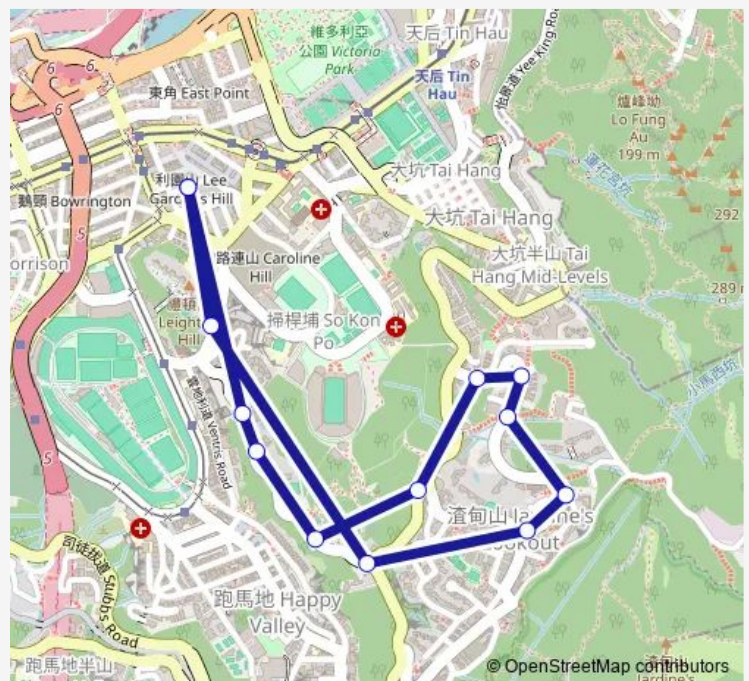

Perkins Road NO. 79

Copper Road, Opposite No.10

Creasy Road Near Copper Road

Broadwood Road Outside THE Colonnade

Link Road Near Leighton Hill|Link Road Near Leighton Hill

Near LEE Garden One, LAN Fong Road

Route schedule

Near LEE Garden One, LAN Fong Road — Near LEE Garden One, LAN Fong Road

Monday 06:15-21:00

Tuesday 06:15-21:00

Wednesday 06:15-21:00

Thursday 06:15-21:00

Friday 06:15-21:00

Saturday 06:15-21:00

Sunday 06:15-21:00

Route info

Direction: Near LEE Garden One, LAN Fong Road

Stops: 16

Trip Duration: 0 hour 15 min

■ 14m — Causeway BAY LAN Fong Road - Moorsom Road (Circular) (Special Route VIA Copper Road)

Direction

Near LEE Garden One, LAN Fong Road — Near LEE Garden One, LAN Fong Road

13 stops

[Open route schedule](#)

Near LEE Garden One, LAN Fong Road

Near Villa Rocha, Broadwood Road

Broadwood Road Outside Villa Lotto