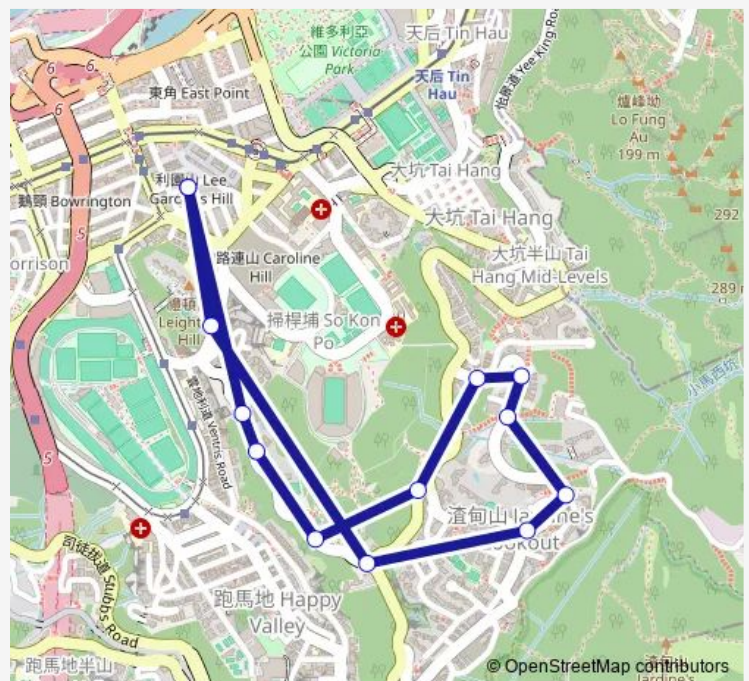

Moorsom Road, Outside Moorom Lodge

PERKINS ROAD NO. 79

Copper Road, Opposite No.10

CREASY ROAD NEAR COPPER ROAD

BROADWOOD ROAD OUTSIDE THE COLONNADE

LINK ROAD NEAR LEIGHTON HILL

Near LEE Garden One, LAN Fong Road

### Route schedule

Near LEE Garden One, LAN Fong Road — Near LEE Garden One, LAN Fong Road

Monday 06:15-21:00

Tuesday 06:15-21:00

Wednesday 06:15-21:00

Thursday 06:15-21:00

Friday 06:15-21:00

Saturday 06:15-21:00

### Route info

Direction: Near LEE Garden One, LAN Fong Road

Stops: 16

Trip Duration: 0 hour 15 min

14M — Causeway BAY LAN Fong Road - Moorsom Road (Circular) (Special Route VIA Copper Road)