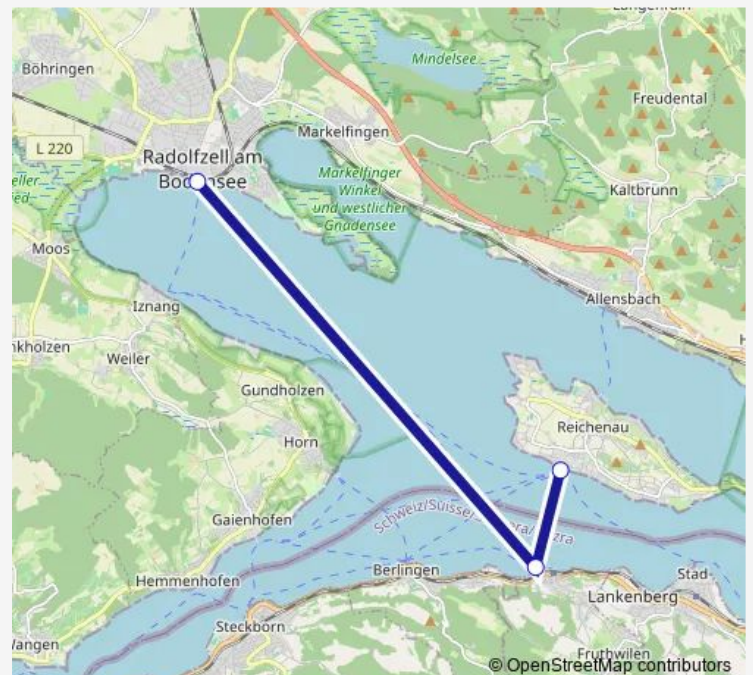

Ferry 615 BAT 615

[Go to website](#)

Direction

Radolfzell (Bodensee) — Reichenau (See)

3 stops

[Open route schedule](#)

Radolfzell (Bodensee)

Mannenbach (See)

Reichenau (See)

Route schedule

Radolfzell (Bodensee) — Reichenau (See)

Monday	11:30
Tuesday	—
Wednesday	11:30
Thursday	11:30
Friday	11:30
Saturday	11:30
Sunday	11:30

Route info

Direction: Radolfzell (Bodensee)

Stops: 3

Trip Duration: 0 hour 40 min

615 — BAT 615