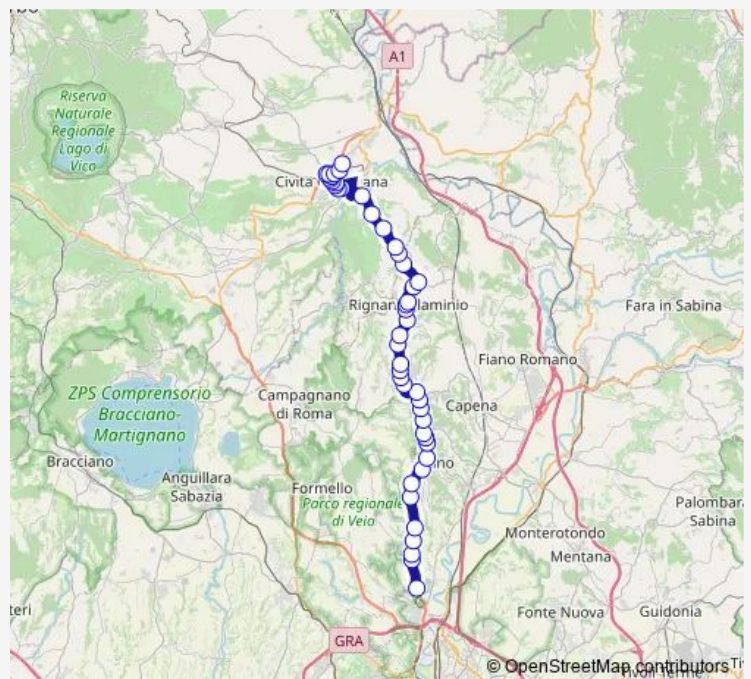

Rignano | Via Flaminia (Montelarco) # f2257

Rignano | Via Flaminia (Morolo) # f2258

Rignano | Via Flaminia (Monte Cerasa) # f2259

Route schedule

Roma | Stazione Montebello # f16001 — Civita | Via Terni Via Palombara # f2266

Monday 07:00

Tuesday 07:00

Wednesday 07:00

Thursday 07:00

Friday 07:00

Saturday —

Sunday —

Route info

Direction: Roma | Stazione Montebello # f16001

Stops: 46

Trip Duration: 1 hour 5 min

Montebello (RM-VT) - Civita Castellana # Cc930d

Rignano | Via Flaminia Via Colonnelle # f2260

Rignano | Via Flaminia Via Vallelunga # f2261