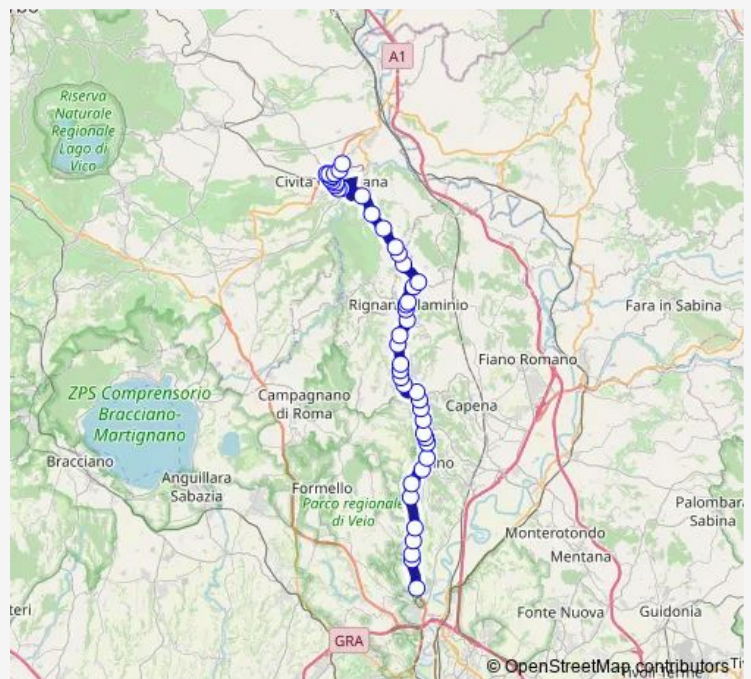

Rignano | Via Flaminia (Montelarco) # f2257

Rignano | Via Flaminia (Morolo) # f2258

Rignano | Via Flaminia (Monte Cerasa) # f2259

Route schedule

Roma | Stazione Montebello # f16001 — Civita | Via Terni
Via Palombara # f2266

Monday 07:00

Tuesday 07:00

Wednesday 07:00

Thursday 07:00

Friday 07:00

Saturday —

Sunday —

Route info

Direction: Roma | Stazione Montebello # f16001

Stops: 46

Trip Duration: 1 hour 5 min

Montebello (RM-VT) - Civita Castellana # Cc930d

Rignano | Via Flaminia Via Colonnelle # f2260

Rignano | Via Flaminia Via Vallelunga # f2261