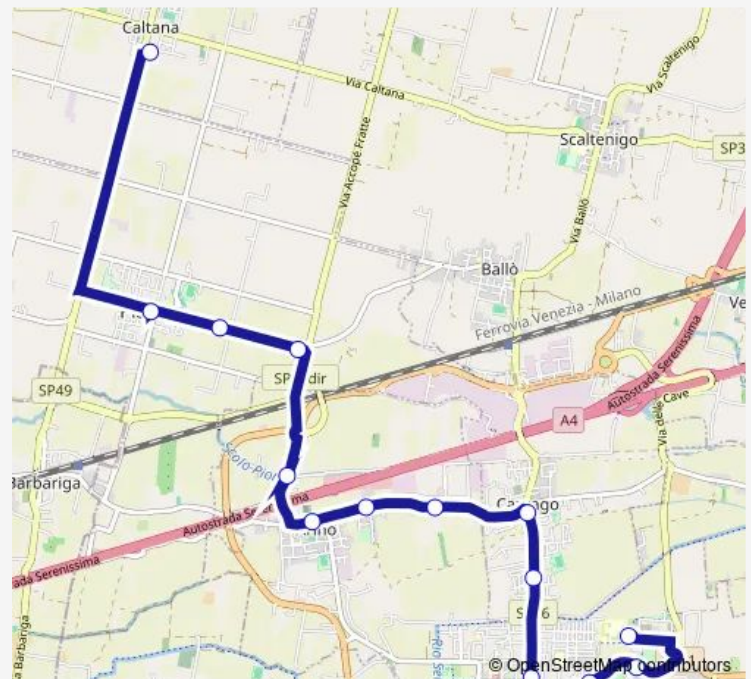

Bus 66e Caltana Marinoni - Dolo Scuole

[Go to website](#)

Direction

Caltana Marinoni — Dolo Scuole

14 stops

[Open route schedule](#)

Caltana Marinoni

Pianiga Roma

Dolo Municipio

Dolo Manzoni

Dolo Ca' Tron

Dolo Scuole

Route schedule

Caltana Marinoni — Dolo Scuole

Monday 07:10

Tuesday 07:10

Wednesday 07:10

Thursday 07:10

Friday 07:10

Saturday —

Sunday —

Route info

Direction: Caltana Marinoni

Stops: 14

Trip Duration: 0 hour 19 min

66e — Caltana Marinoni - Dolo Scuole

66e Bus time schedules and route maps are available in an offline PDF at busmaps.com. Use the busmaps.com website to see live bus times, train schedule or subway schedule, and step-by-step directions for all public transit in Dolo