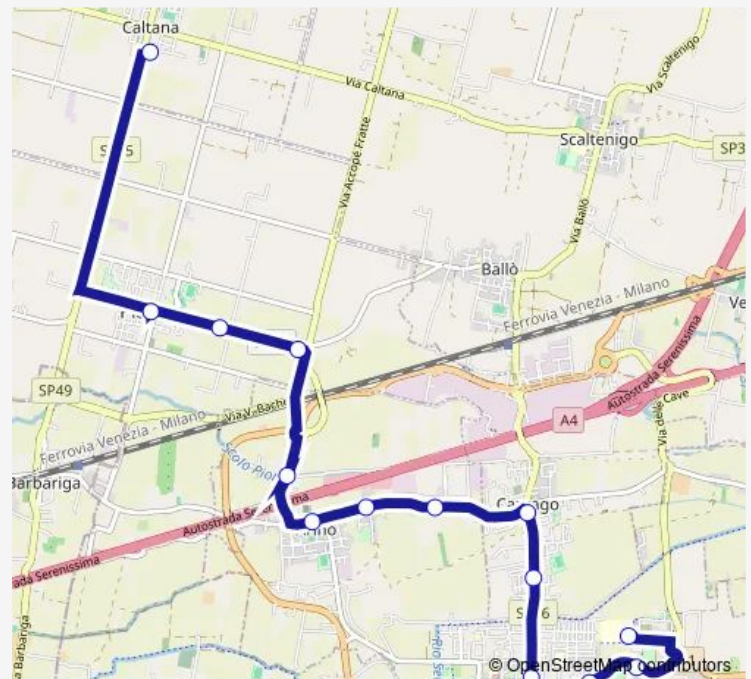

Bus 66E Caltana Marinoni - Dolo Scuole

[Go to website](#)

Direction

Caltana Marinoni — Dolo Scuole

14 stops

[Open route schedule](#)

Caltana Marinoni

Pianiga Roma

Dolo Municipio

Dolo Manzoni

Dolo Ca' Tron

Dolo Scuole

Route schedule

Caltana Marinoni — Dolo Scuole

Monday 07:10

Tuesday 07:10

Wednesday 07:10

Thursday 07:10

Friday 07:10

Saturday —

Sunday —

Route info

Direction: Caltana Marinoni

Stops: 14

Trip Duration: 0 hour 19 min

66E — Caltana Marinoni - Dolo Scuole

66E Bus time schedules and route maps are available in an offline PDF at busmaps.com. Use the busmaps.com website to see live bus times, train schedule or subway schedule, and step-by-step directions for all public transit in Dolo