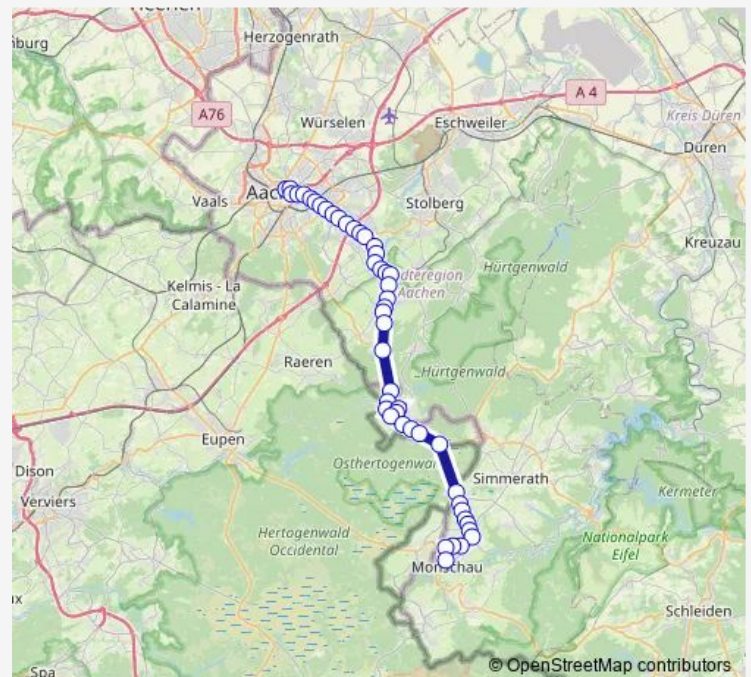

Local Bus Service 66e

[Go to website](#)

Direction

Aachen, Bushof — Monschau, Altstadt

48 stops

[Open route schedule](#)

Aachen, Bushof

Aachen, Hansemanplatz

Aachen, Kaiserplatz

Aachen, Scheibenstraße

Aachen, Josefskirche (Justizzentrum)

Aachen, Elsassstraße

Aachen, Bahnhof Rothe Erde (Bus)

Aachen, Zeppelinstraße

Aachen, Adenauerallee

Aachen, Schönforst

Aachen, Trierer Platz

Aachen, Königsberger Straße (Polizeipräsidium)

Aachen, Brand Eckenerstraße

Aachen, Brand Ringstraße

Aachen, Brand

Aachen, Brand Steinebrück

Aachen, Brand Rollefbachweg (Jugendbildungsstätte)

Aachen, Kornelimünster Klause

Aachen, Kornelimünster Napoleonsberg (Eifelsteig)

Aachen, Kornelimünster

Aachen, Kornelimünster Venwegener Straße

Route schedule

Aachen, Bushof — Monschau, Altstadt

Monday —

Tuesday —

Wednesday —

Thursday —

Friday —

Saturday —

Sunday 15:00

Route info

Direction: Aachen, Bushof

Stops: 48

Trip Duration: 1 hour 8 min

66e

BusMaps