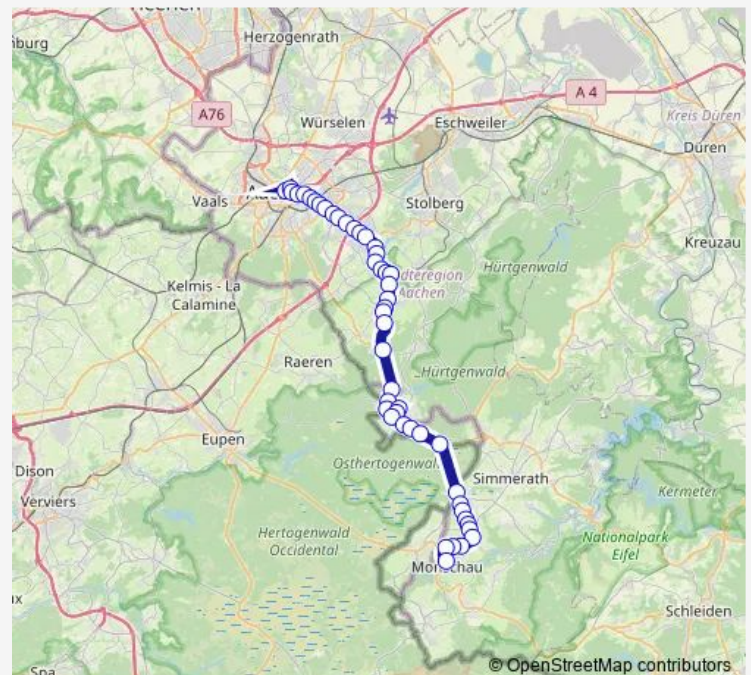

Wednesday —

Thursday —

Friday —

Saturday —

Sunday 15:00

Route info

Direction: Aachen, Bushof

Stops: 48

Trip Duration: 1 hour 8 min

66E

BusMaps

Aachen, Kornelimünster Iternberg

Aachen, Walheim Schmittchen

Aachen, Walheim

Aachen, Walheim Freizeitgelände

Aachen, Friesenrath