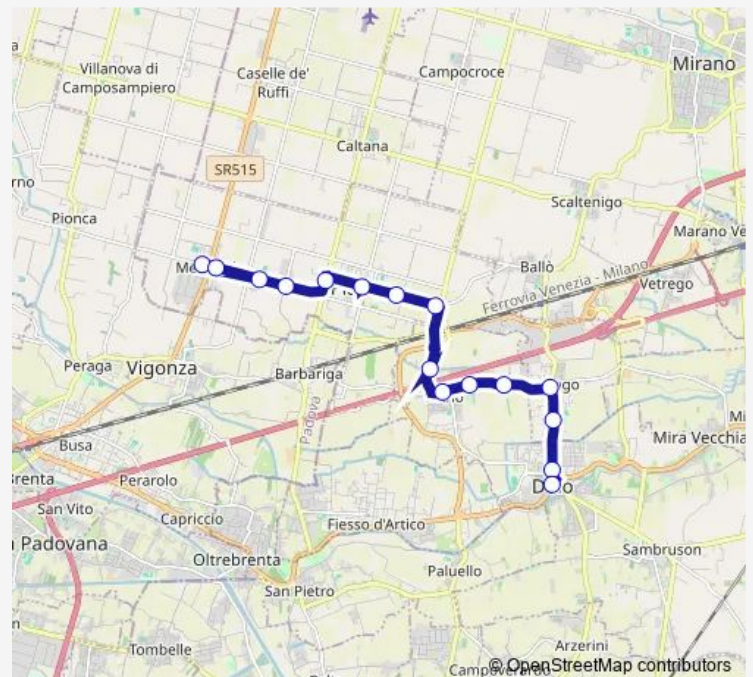

### Route schedule

Dolo Centro — Mellaredo Cavinello

Monday 06:50-19:35

Tuesday 06:50-19:35

Wednesday 06:50-19:35

Thursday 06:50-19:35

Friday 06:50-19:35

Saturday 06:50-19:35

### Route info

Direction: Dolo Centro

Stops: 17

Trip Duration: 0 hour 16 min

66E — Dolo Centro - Mellaredo Cavinello

**Direction**

Mellaredo Cavinello — Dolo Centro

16 stops