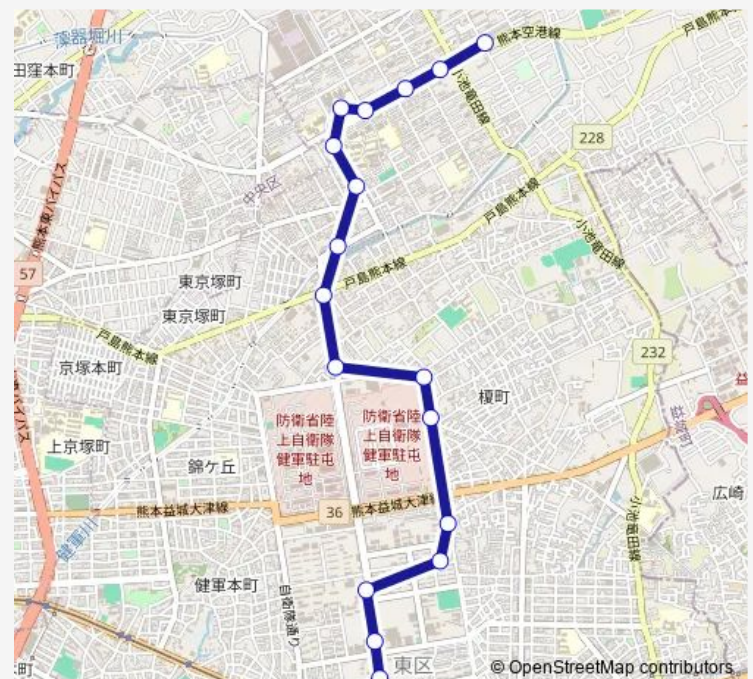

Saturday —

Sunday —

Route info

Direction: 健軍電停前

Stops: 19

Trip Duration: 0 hour 28 min

■ Y1-1 : 健軍電停→東町団地→長嶺団地

Bus time schedules and route maps are available in an offline PDF at busmaps.com. Use the busmaps.com website to see live bus times, train schedule or subway schedule, and step-by-step directions for all public transit in Kumamoto