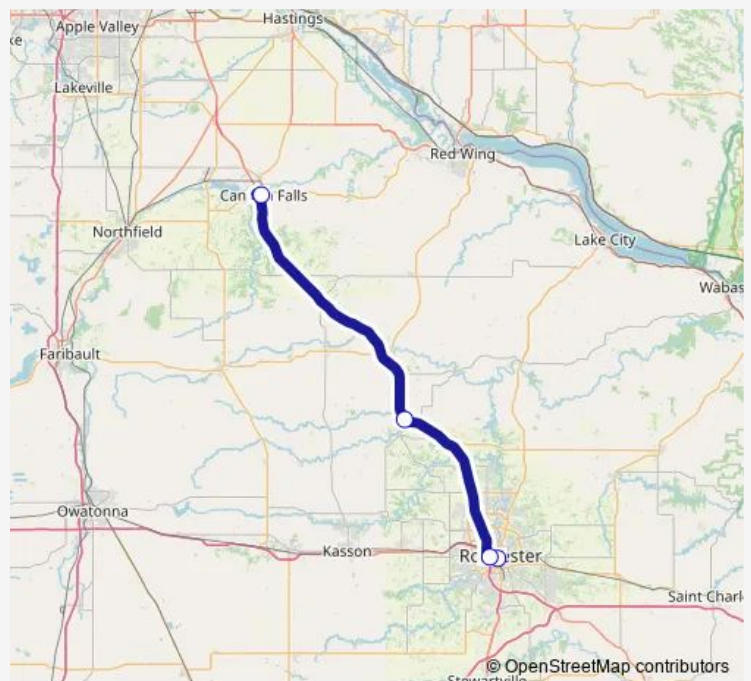

### Direction

3rd Ave. SW & 3rd St. SW (South) — Cannon Falls Com-  
muter Lot

4 stops

[Open route schedule](#)

3rd Ave. SW & 3rd St. SW (South)

St. Mary's Hospital

Pine Island 3rd St. & 3rd Ave. Ne

Cannon Falls Commuter Lot

### Route schedule

3rd Ave. SW & 3rd St. SW (South) — Cannon Falls Com-  
muter Lot

Monday 17:10

Tuesday 17:10

Wednesday 17:10

Thursday 17:10

Friday 17:10

Saturday —

### Route info

Direction: 3rd Ave. SW & 3rd St. SW (South)

Stops: 4

Trip Duration: 0 hour 50 min

■ Cannon Falls

### Direction

Hampton Park & Ride Lot — 3rd Ave. SW & 3rd St. SW (South)

4 stops

[Open route schedule](#)

Hampton Park & Ride Lot

Cannon Falls Commuter Lot

St. Mary's Hospital

3rd Ave. SW & 3rd St. SW (South)