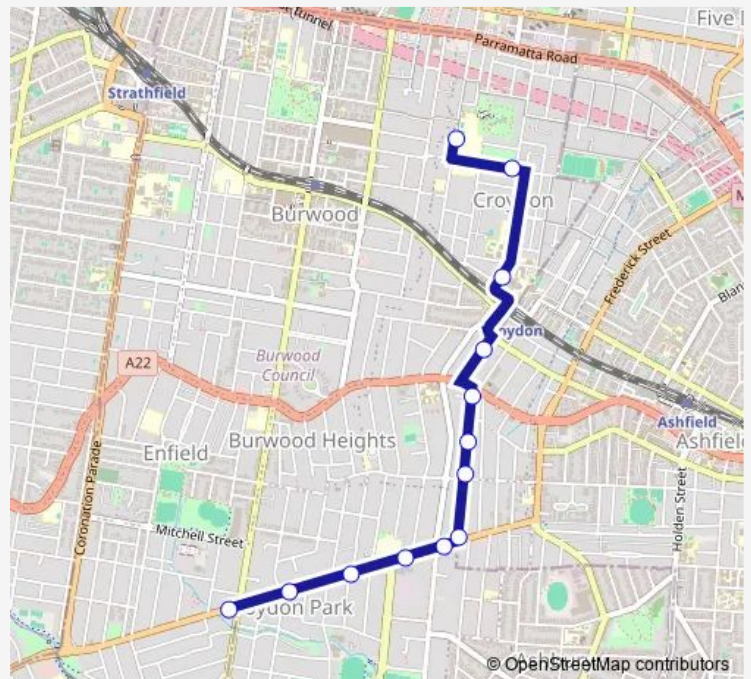

School Bus 597s Burwood Girls High to Georges River Rd and Burwood Rd

[Go to website](#)

Direction

Burwood Girls High School, Cheltenham Rd — Georges River Rd After Burwood Rd

13 stops

[Open route schedule](#)

- Burwood Girls High School, Cheltenham Rd
- Blair Park, Queen St
- Presbyterian Ladies College, Young St
- Dickinson Av After Thomas St
- Greenhills St After Liverpool Rd
- Greenhills St At Mills St
- Greenhills St At Arthur St
- Greenhills St At Georges River Rd
- Georges River Rd Before Croydon Av
- Georges River Rd Opp Croydon Park Public School
- Georges River Rd At Clyde St
- Georges River Rd At Balmoral Av
- Georges River Rd After Burwood Rd

Route schedule

Burwood Girls High School, Cheltenham Rd — Georges River Rd After Burwood Rd

Monday	15:22
Tuesday	15:22
Wednesday	15:22
Thursday	15:22
Friday	—
Saturday	—
Sunday	—

Route info

Direction: Burwood Girls High School, Cheltenham Rd

Stops: 13

Trip Duration: 0 hour 16 min

597s — Burwood Girls High to Georges River Rd and Burwood Rd

597s School Bus time schedules and route maps are available in an offline PDF at busmaps.com. Use the busmaps.com website to see live bus times, train schedule or subway schedule, and step-by-step directions for all public transit in Sydney