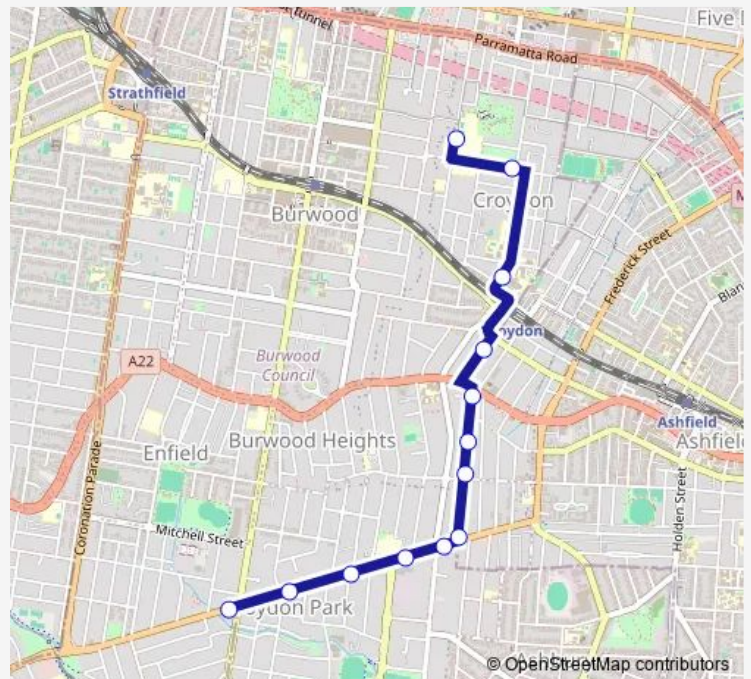

# School Bus 597s Burwood Girls High to Georges River Rd and Burwood Rd

[Go to website](#)

**Direction**

Burwood Girls High School, Cheltenham Rd — Georges River Rd After Burwood Rd

13 stops

[Open route schedule](#)

- Burwood Girls High School, Cheltenham Rd
- Blair Park, Queen St
- Presbyterian Ladies College, Young St
- Dickinson Av After Thomas St
- Greenhills St After Liverpool Rd
- Greenhills St At Mills St
- Greenhills St At Arthur St
- Greenhills St At Georges River Rd
- Georges River Rd Before Croydon Av
- Georges River Rd Opp Croydon Park Public School
- Georges River Rd At Clyde St
- Georges River Rd At Balmoral Av
- Georges River Rd After Burwood Rd

**Route schedule**

Burwood Girls High School, Cheltenham Rd — Georges River Rd After Burwood Rd

Monday	15:22
Tuesday	15:22
Wednesday	15:22
Thursday	15:22
Friday	15:22
Saturday	—
Sunday	—

**Route info**

Direction: Burwood Girls High School, Cheltenham Rd

Stops: 13

Trip Duration: 0 hour 16 min

597s — Burwood Girls High to Georges River Rd and Burwood Rd

597s School Bus time schedules and route maps are available in an offline PDF at [busmaps.com](https://busmaps.com). Use the [busmaps.com](https://busmaps.com) website to see live bus times, train schedule or subway schedule, and step-by-step directions for all public transit in Sydney