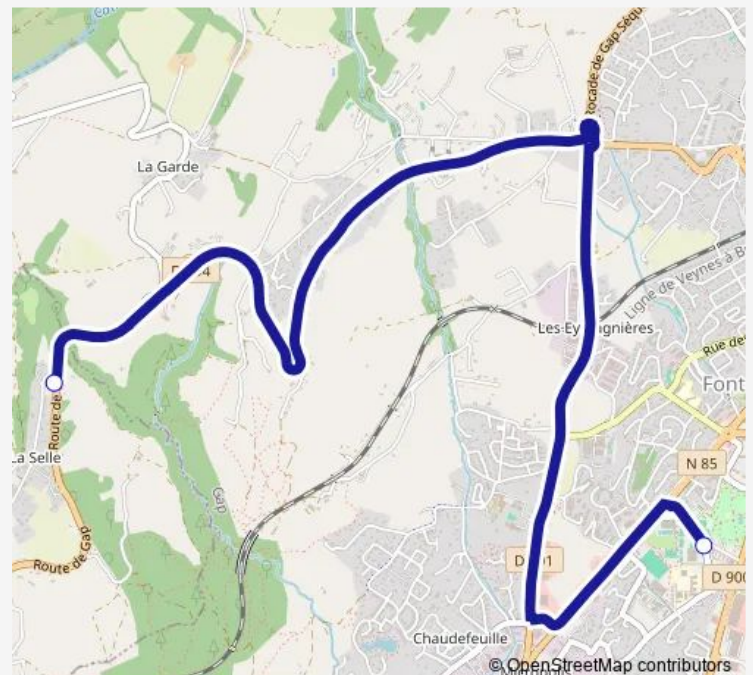

Bus 5313 5313 _ La Roche-Pic Ponçon-Gap Fontreyne (C)

[Go to website](#)

Direction

Collège de Fontreyne — La Selle

2 stops

[Open route schedule](#)

Collège de Fontreyne

La Selle

Route schedule

Collège de Fontreyne — La Selle

Monday 17:10

Tuesday 17:10

Wednesday 12:10

Thursday 17:10

Friday 17:10

Saturday —

Sunday —

Route info

Direction: Collège de Fontreyne

Stops: 2

Trip Duration: 0 hour 20 min

Direction

Le Stade — Collège de Fontreyne

4 stops

Route info

Direction: Le Stade

Stops: 4

Trip Duration: 0 hour 25 min

5313 Bus time schedules and route maps are available in an offline PDF at busmaps.com. Use the busmaps.com website to see live bus times, train schedule or subway schedule, and step-by-step directions for all public transit in Gap