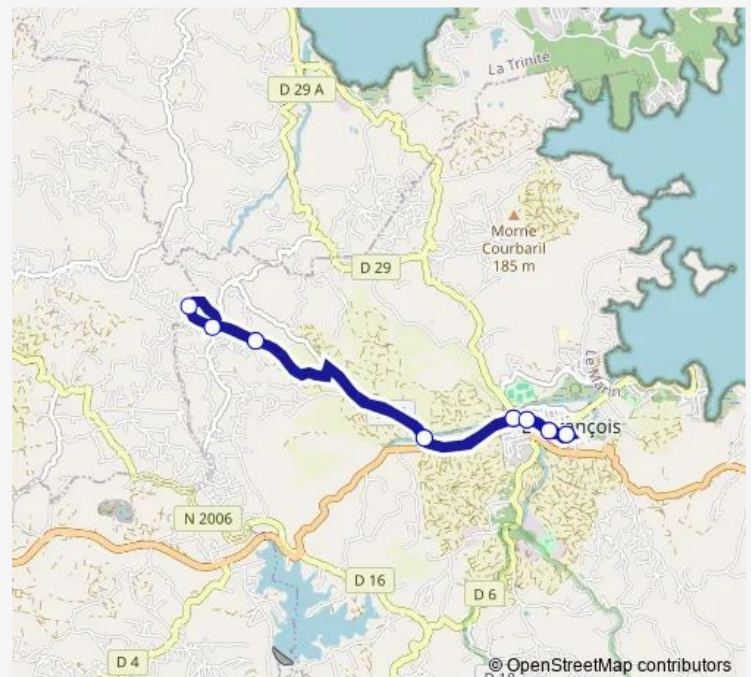

### Direction

Le Francois - Gare routière — Le Francois - Gare routière

14 stops

[Open route schedule](#)

Le Francois - Gare routière

Le Francois - BNP/Cimetière/Marché

Le Francois - Centre Commercial

Le Francois - Rd Pt La Martienne (Dir : Ducos)

Le Francois - Centre Commercial

Le Francois - BNP/Cimetière/Marché

Le Francois - Gare routière

### Route schedule

Le Francois - Gare routière — Le Francois - Gare routière

Monday 05:30-18:45

Tuesday 05:30-18:45

Wednesday 05:30-18:45

Thursday 05:30-18:45

Friday 05:30-18:45

Saturday 05:30-12:40

### Route info

Direction: Le Francois - Gare routière

Stops: 14

Trip Duration: 0 hour 35 min

L-63 Bus time schedules and route maps are available in an offline PDF at [busmaps.com](https://busmaps.com). Use the [busmaps.com](https://busmaps.com) website to see live bus times, train schedule or subway schedule, and step-by-step directions for all public transit in Le Francois