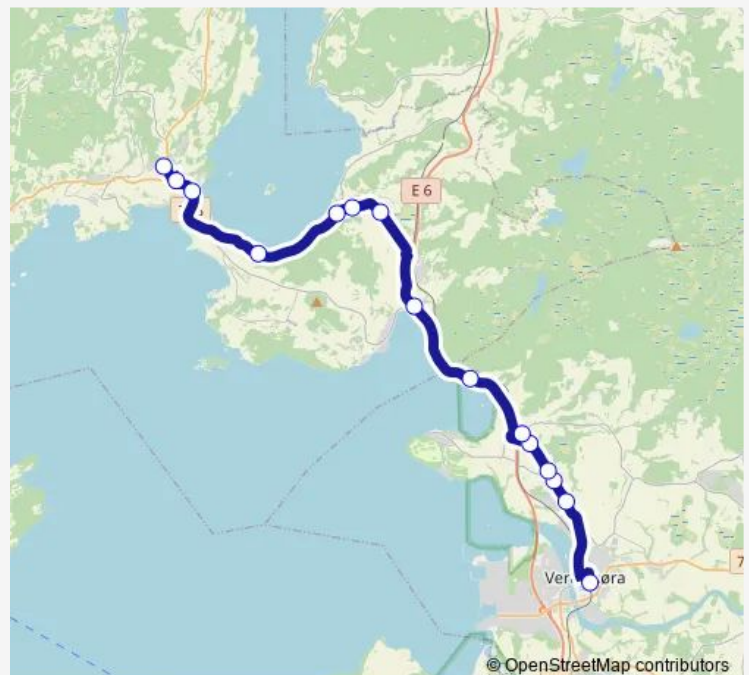

Rolshavn

Straumen

Venna vegdele

Akset

## Route schedule

Verdal stasjon — Akset

Monday 07:40

Tuesday 07:40

Wednesday 07:40

Thursday 07:40

Friday 07:40

Saturday —

## Route info

Direction: Verdal stasjon

Stops: 15

Trip Duration: 0 hour 20 min

■ 7201 — Inderøy - Verdal