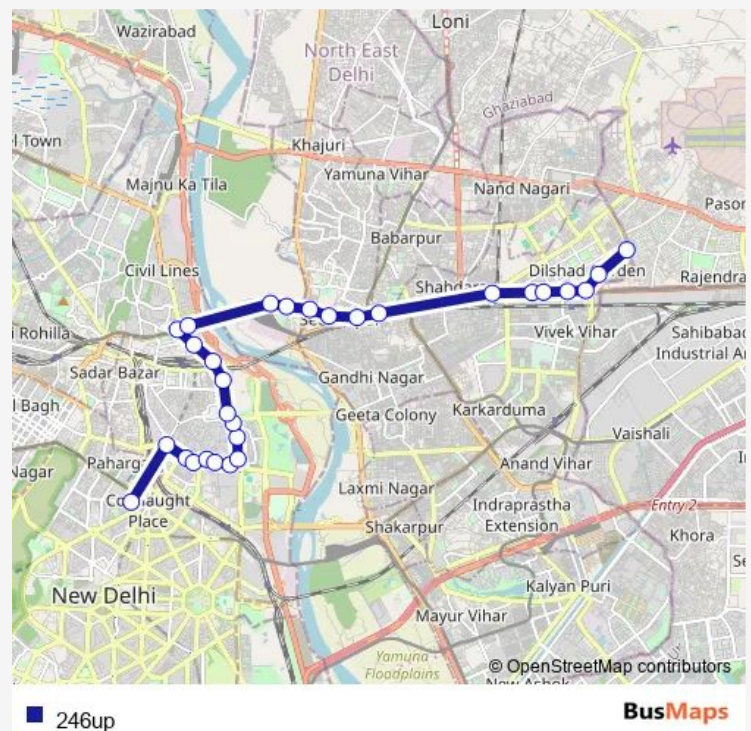

Shastri Park GT Road

Dharampura GT Road

Seelam Pur Metro Mall

Route schedule

Shivaji Stadium Terminal — New Seema Puri Depot Cluster

Monday 05:30-23:10

Tuesday 05:30-23:10

Wednesday 05:30-23:10

Thursday 05:30-23:10

Friday 05:30-23:10

Saturday 05:30-23:10

Sunday 05:30-23:10

Route info

Direction: Shivaji Stadium Terminal

Stops: 29

Trip Duration: 1 hour 10 min