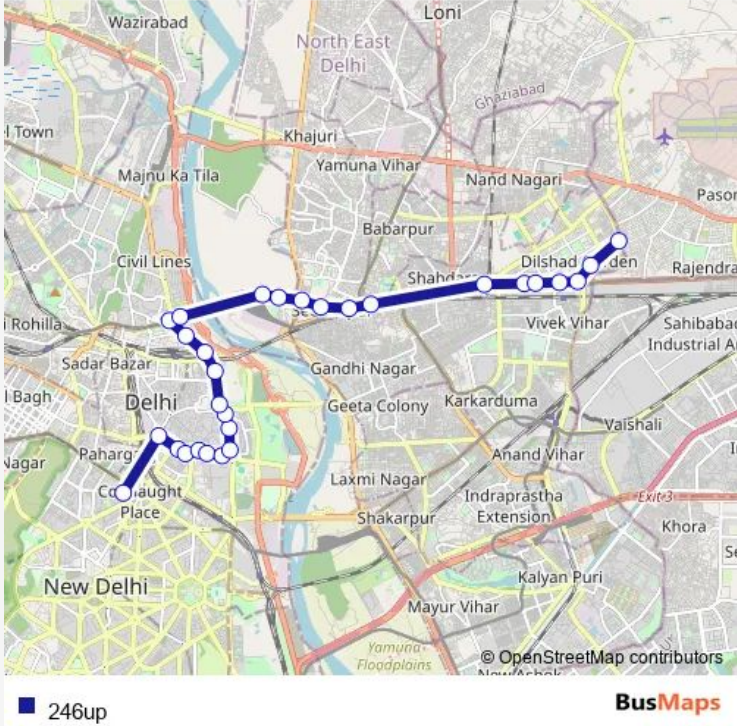

Bus 246up

[Go to website](#)

Direction
Shivaji Stadium Terminal — New Seema Puri Depot Cluster
29 stops
[Open route schedule](#)

- Shivaji Stadium Terminal
- Kamla Market / Ajmeri Gate
- JLN Marg
- Zakir Husain College
- Turkman Gate / GB Pant Hospital
- Delite Cinema
- Delhi Gate
- Golcha Cinema
- Darya Ganj Golcha Cinema
- Subhash Park
- Jama Masjid
- Red Fort
- Gpo
- Guru Govind Singh University (Kashmere Gate)
- Isbt Nityanand Marg
- Isbt Bridge
- Shyam Giri Mandir
- Shastri Park
- Shastri Park GT Road
- Dharampura GT Road
- Seelam Pur Metro Mall

Route schedule
Shivaji Stadium Terminal — New Seema Puri Depot Cluster

| | |
|-----------|-------------|
| Monday | 05:30-23:10 |
| Tuesday | 05:30-23:10 |
| Wednesday | 05:30-23:10 |
| Thursday | 05:30-23:10 |
| Friday | 05:30-23:10 |
| Saturday | 05:30-23:10 |
| Sunday | 05:30-23:10 |

Route info
Direction: Shivaji Stadium Terminal
Stops: 29
Trip Duration: 1 hour 10 min

Welcome Colony

Mansarovar Park Metro Station

Telephone Exchange

Dilshad Garden GT Road

Jhilmil Xing

Shahdara Border GT Road