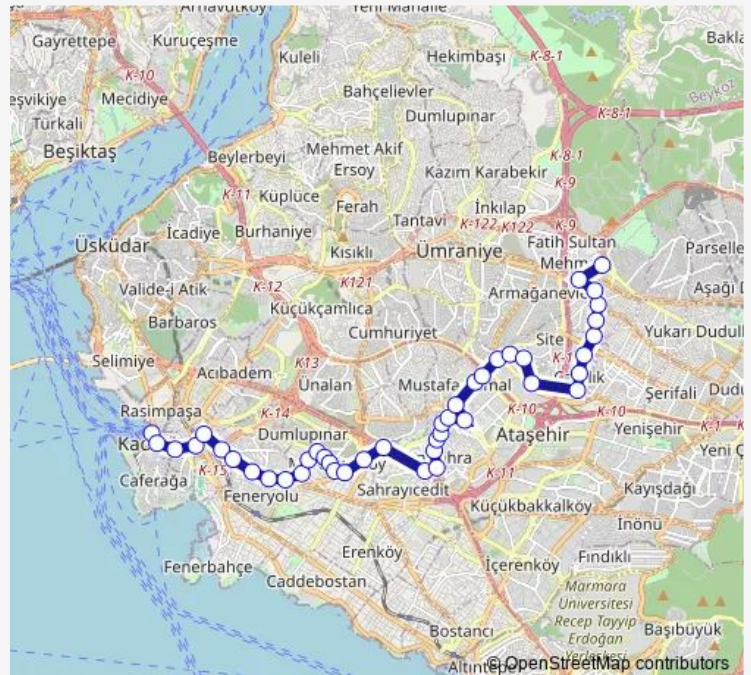

Route schedule**KADIKÖY — TEPEÜSTÜ**

Monday 07:45-20:30

Tuesday 07:45-20:30

Wednesday 07:45-20:30

Thursday 07:45-20:30

Friday 07:45-20:30

Saturday —

Sunday —

Route info

Direction: KADIKÖY

Stops: 43

Trip Duration: 0 hour 46 min

13Y — Kadiköy - Tepeüstü

BusMaps

MERKEZ CAMİİ

SAHRA