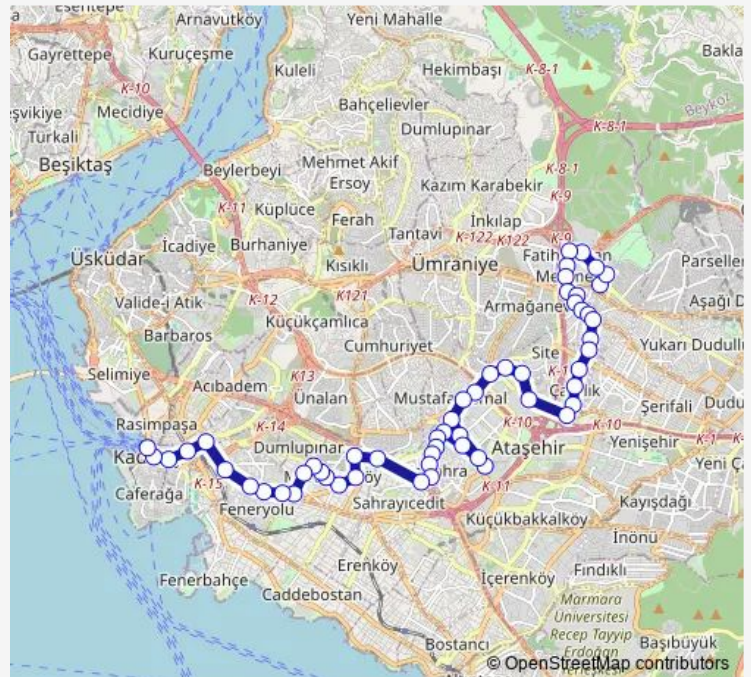

Saturday —

Sunday —

Route info

Direction: TEPEÜSTÜ

Stops: 55

Trip Duration: 0 hour 52 min

13Y — Tepeüstü - Kadıköy

BusMaps