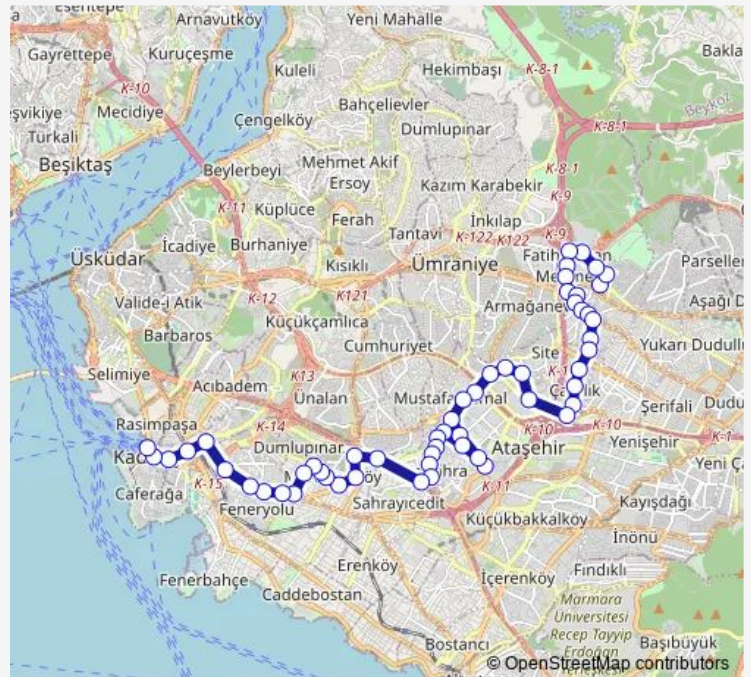

Thursday 06:30-18:45

Friday 06:30-18:45

Saturday —

Sunday —

Route info

Direction: Tepeüstü

Stops: 55

Trip Duration: 0 hour 52 min